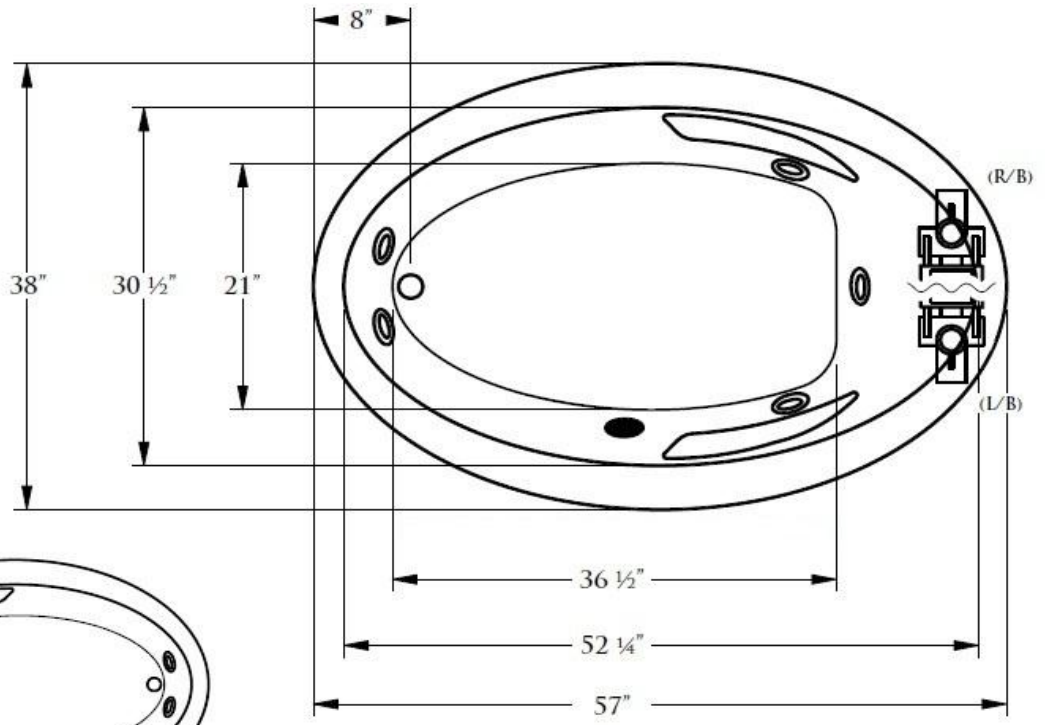

Model 211d

Quality Acrylic Bath