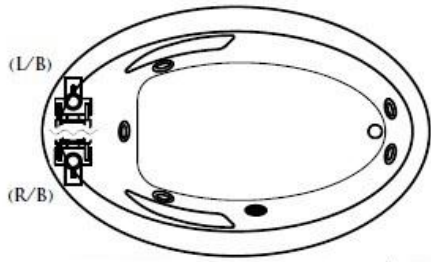

Model 211d

Quality Acrylic Bath