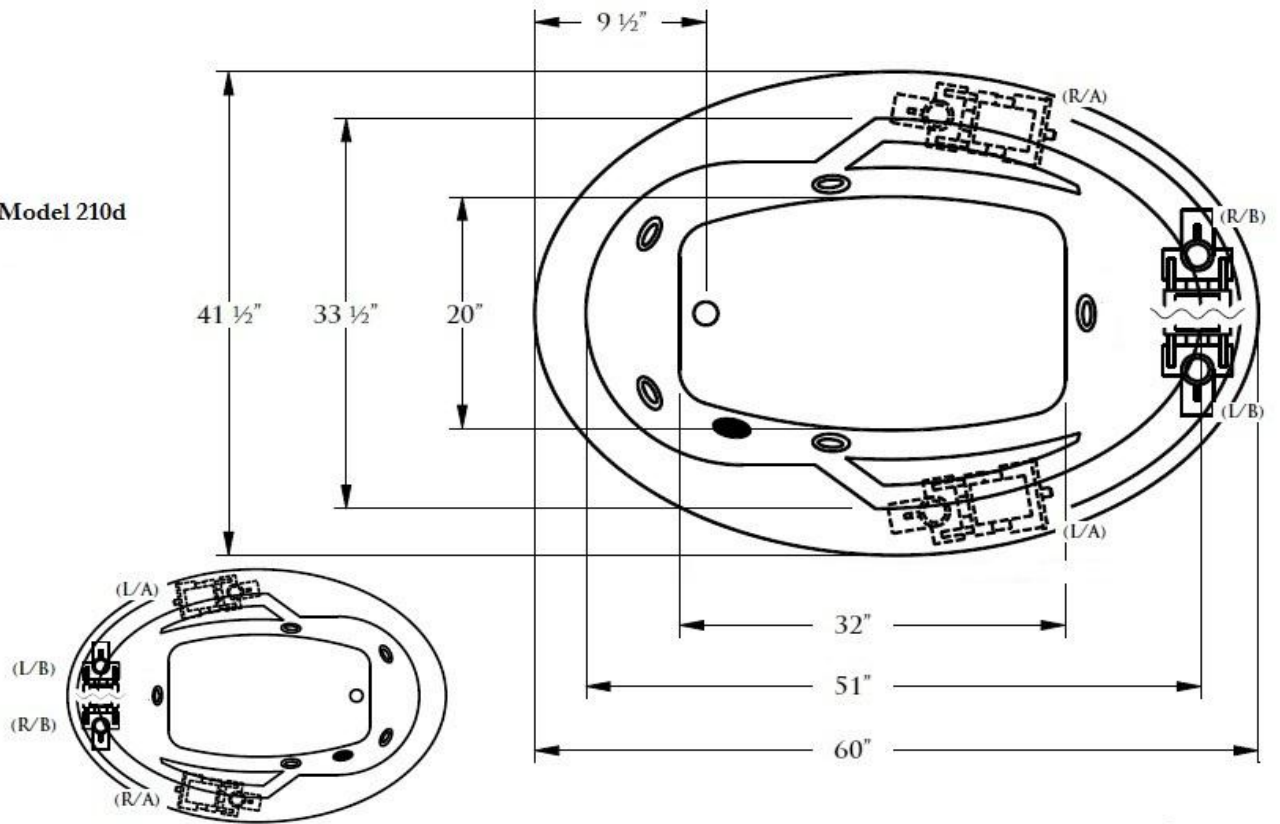

Model 210d

Quality Acrylic Bath