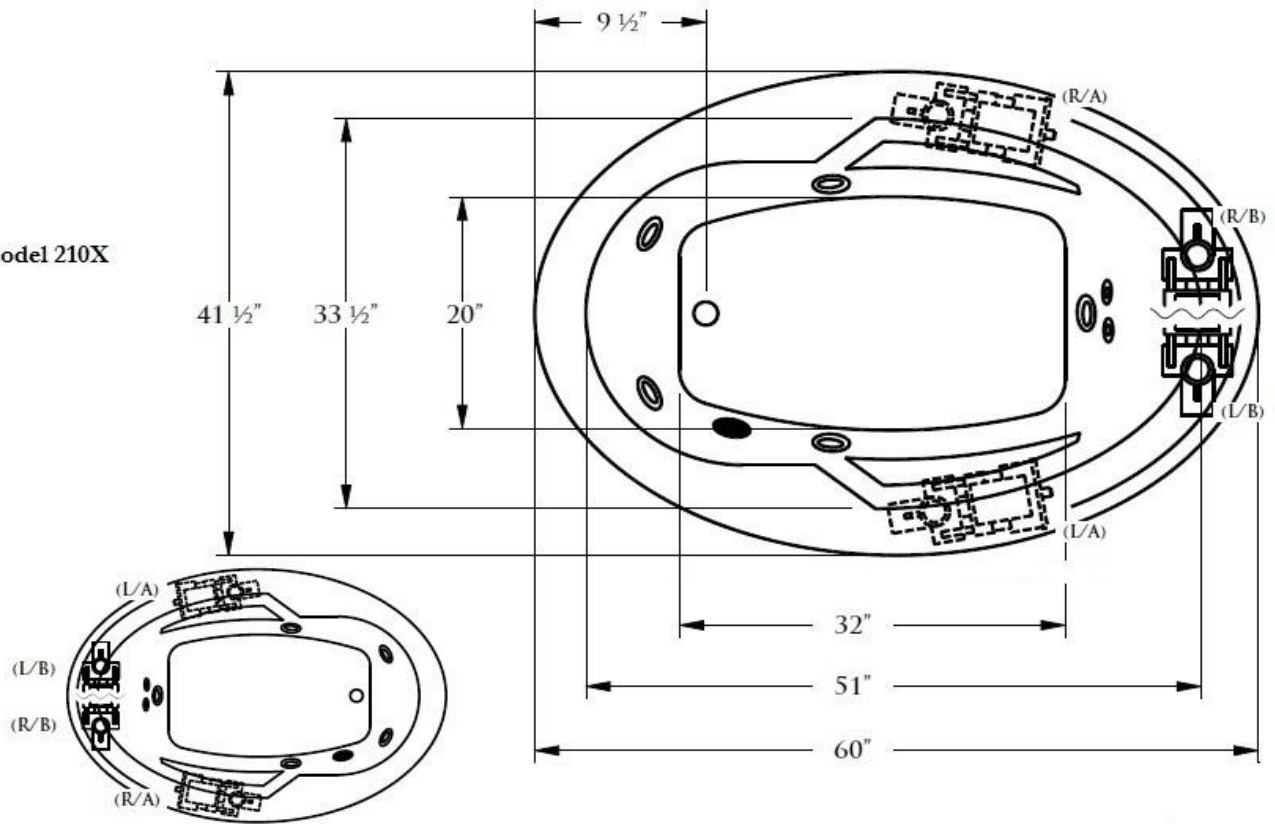

Model 210X

Quality Acrylic Bath