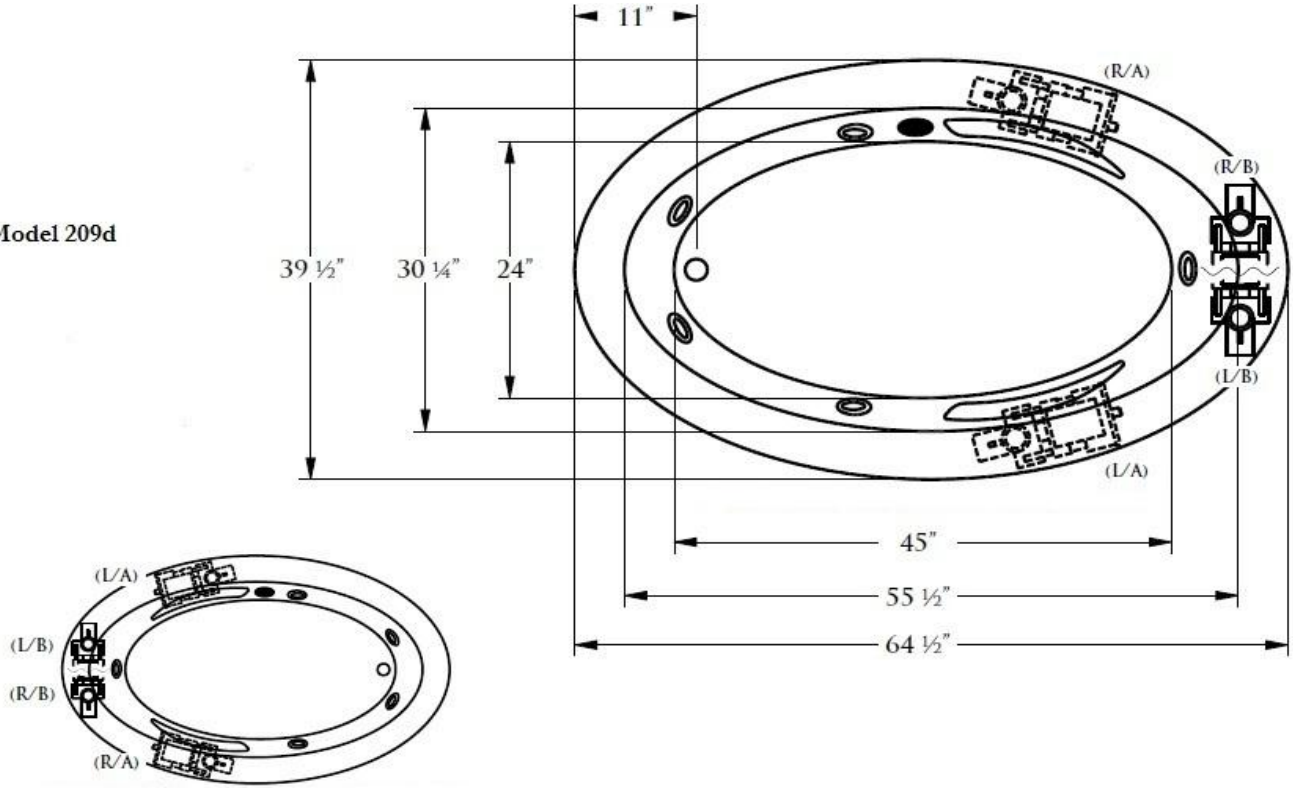

Model 209d

Quality Acrylic Bath