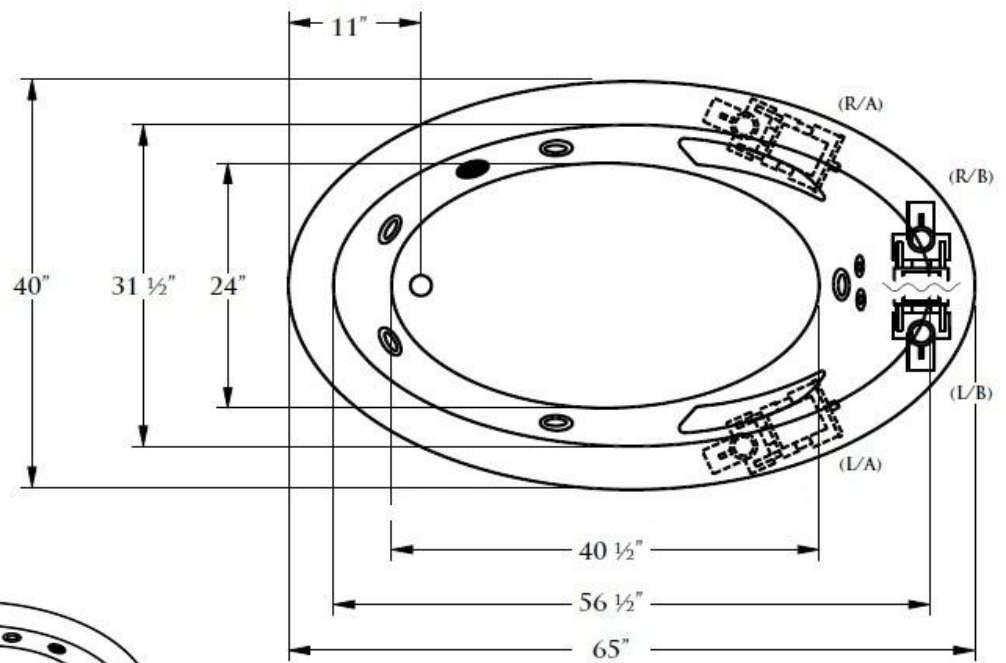

Model 209X

Quality Acrylic Bath