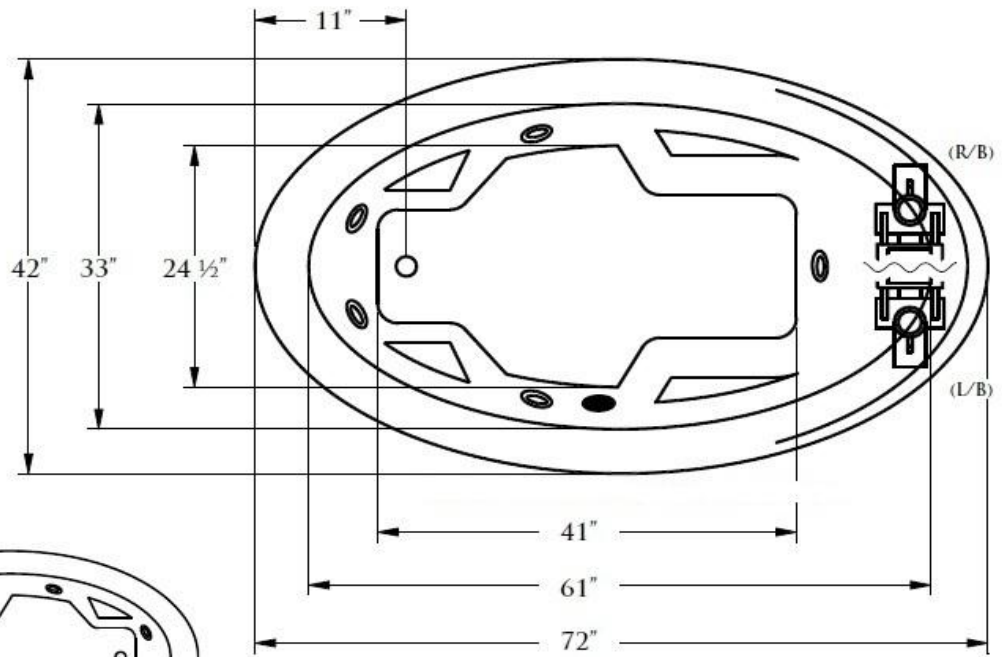

Model 216d

Quality Acrylic Bath