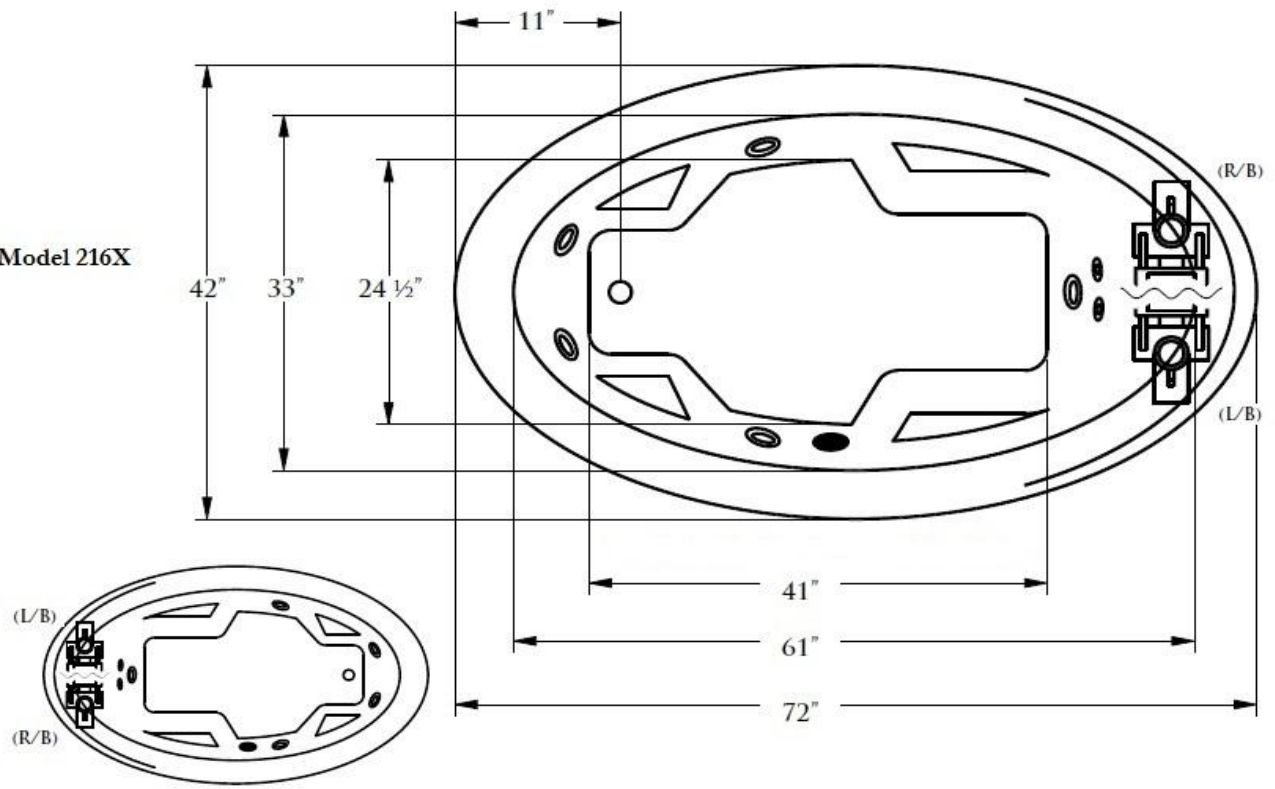

Model 216X

Quality Acrylic Bath