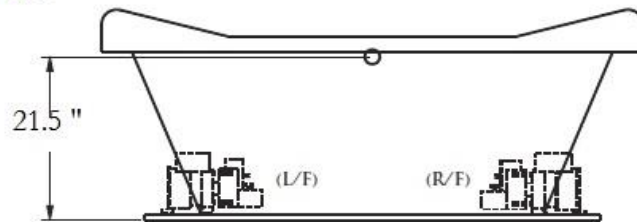

346 XP 46x72x28 jetted tub +/- 1/2 "

Height to top head rest 28 "
 Height to flat top 25 "
 Lip to flooe for deck height is 23"

Quality Acrylic Bath