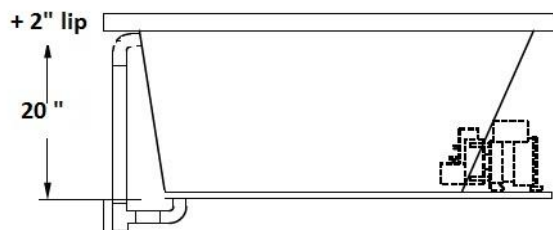

22" overall Depth