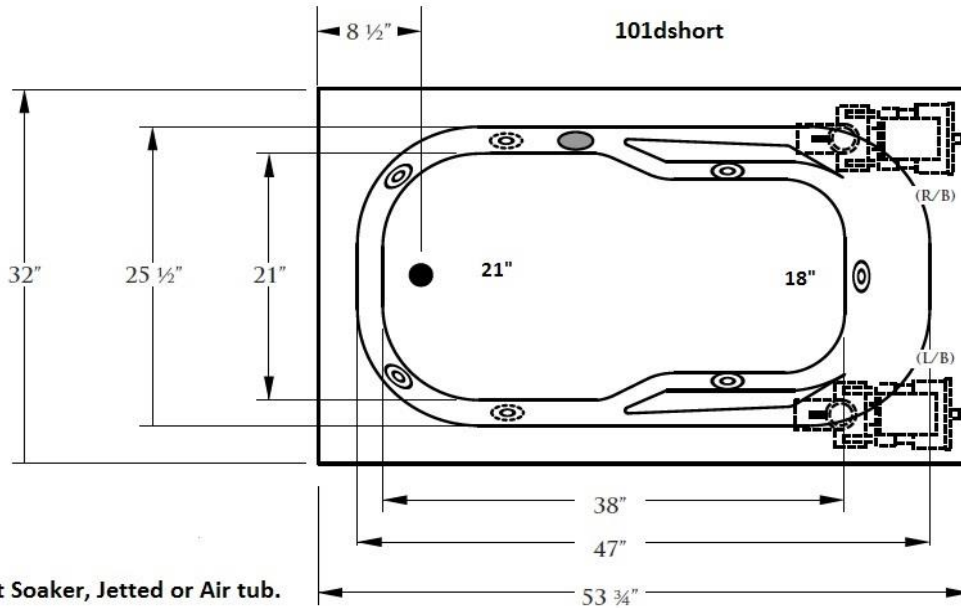

Quality Acrylic Bath

ICS Quality Acrylic Baths

www.ICSqualitybaths.com

Model

101d short

32x53.5x22 " Rectangle Tub

40 Gal max Fill, 30 Gal normal use  
64 lbs Soaker Jetted or Air 76 lbs

**Electrical Specifications:**

Required Electrical Service	110/115 Volts
Standard Whirlpool	20 amp GFI
Air Option	20 amp GFI

22" overall Depth