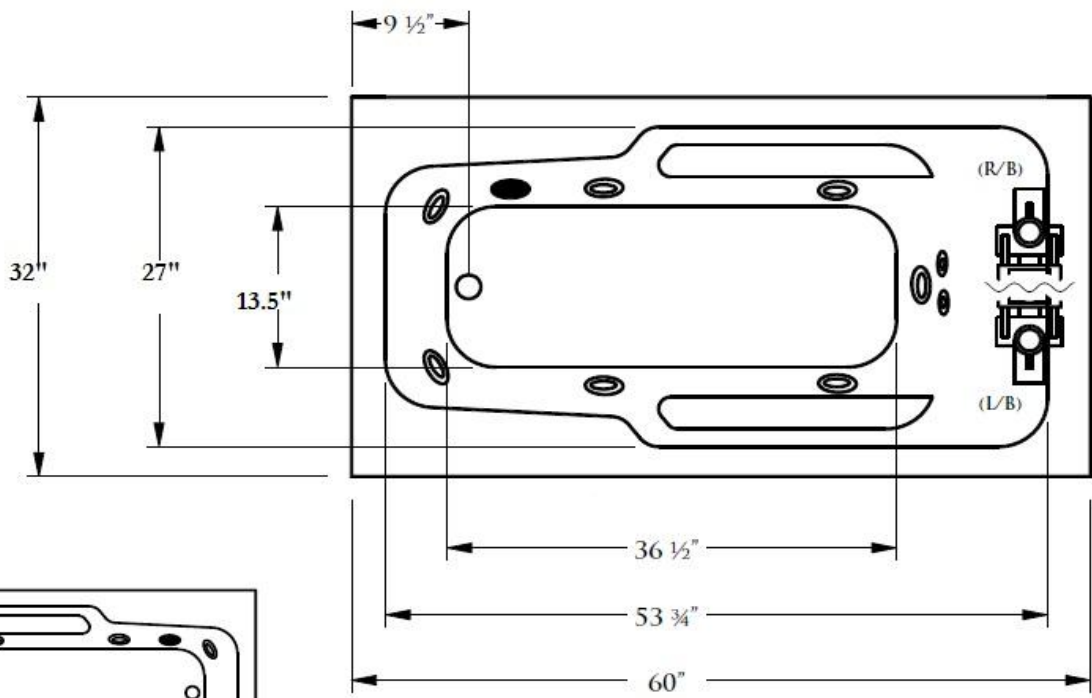

Model 101x

Quality Acrylic Bath