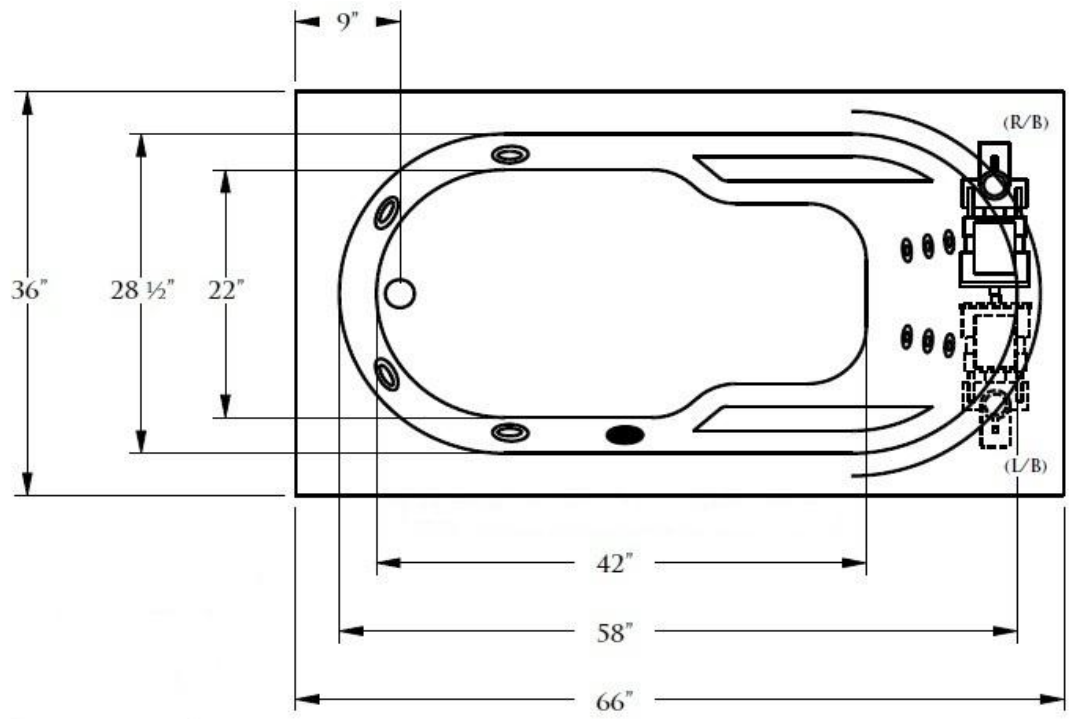

Model 102.5V

Quality Acrylic Bath