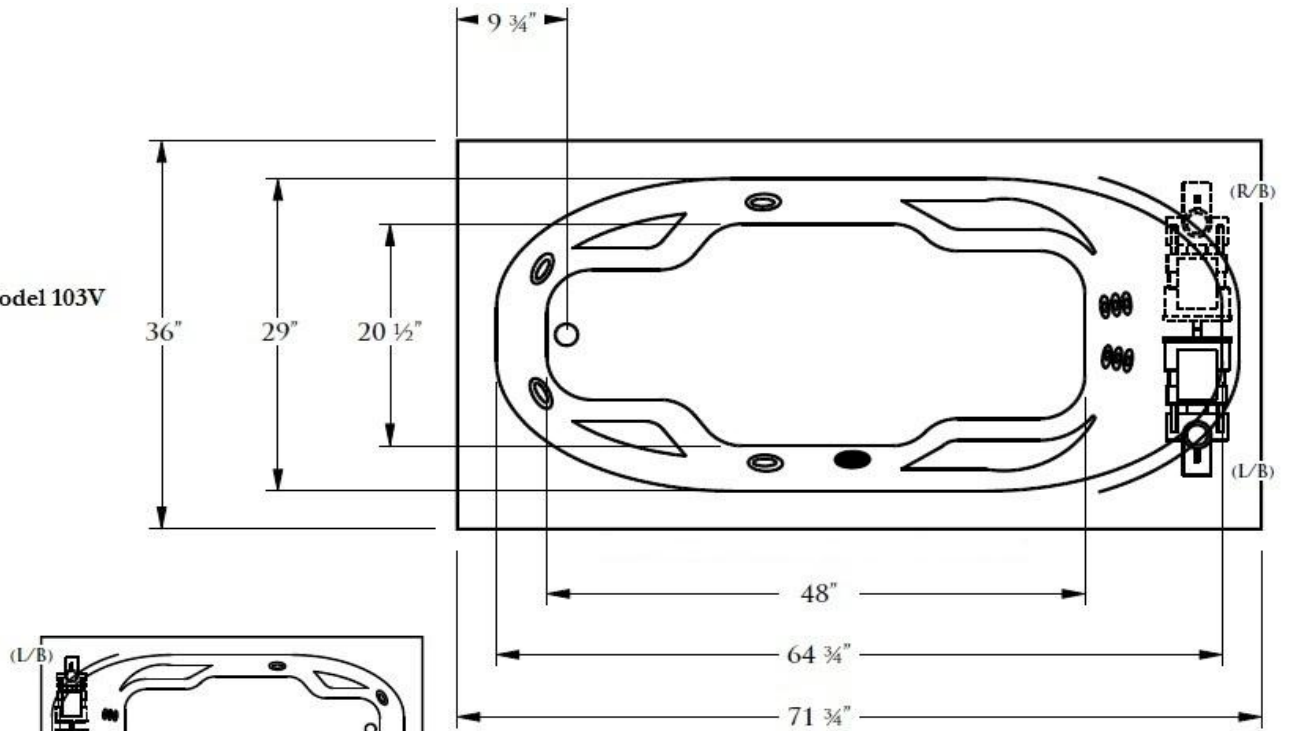

Model 103V

Quality Acrylic Bath