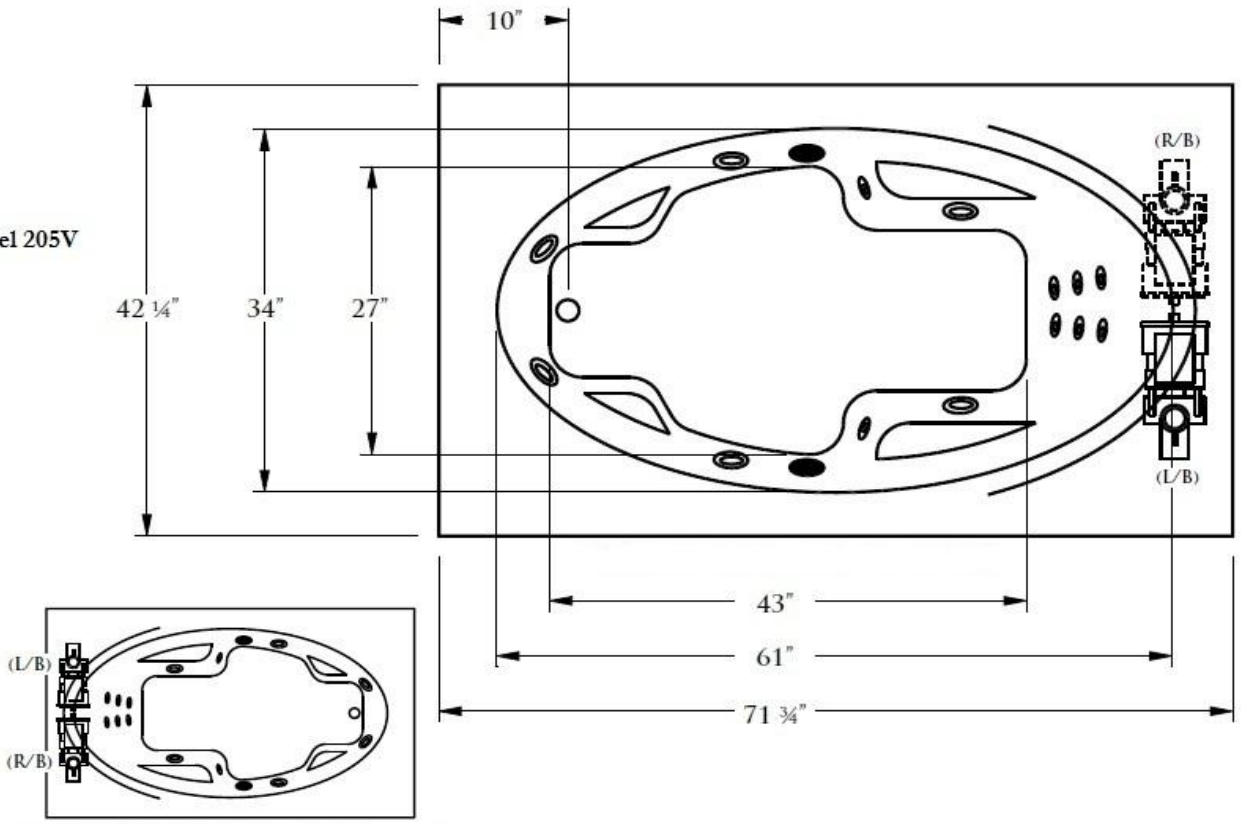

Model 205V

Quality Acrylic Bath