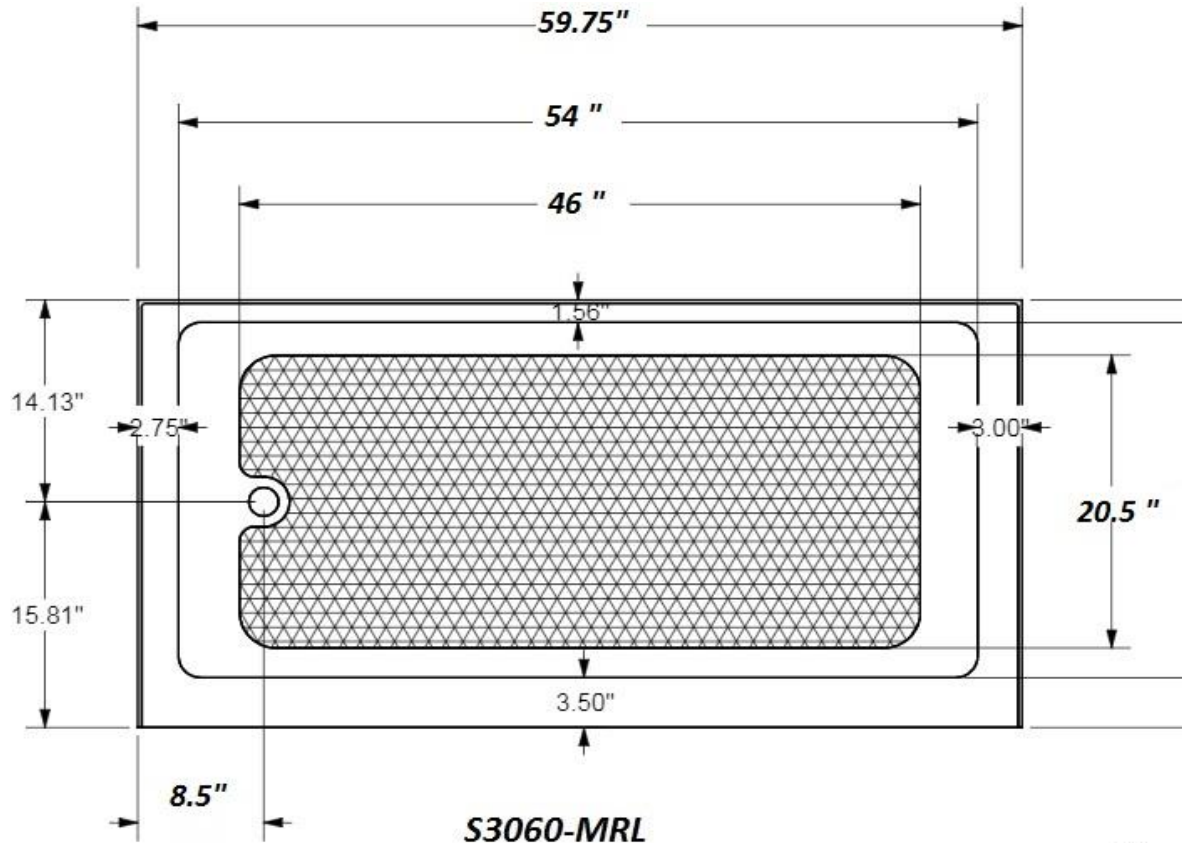

Modern Zen Style Tile Flanged Tubs with or without Skirt

S3060-MRL 30" x 60" x 22.5 " Left Hand

Zen Open style has no arm rest or style lines

Jetted Versions Have 8 Jets standard, Two for back lumbar, two on each side and two foot jets.

Air versions have 30 air jets surrounding the tub edge, near the bottom.

Pump and Blower location is opposite the drain, access required. www.ICSqualitybaths.com