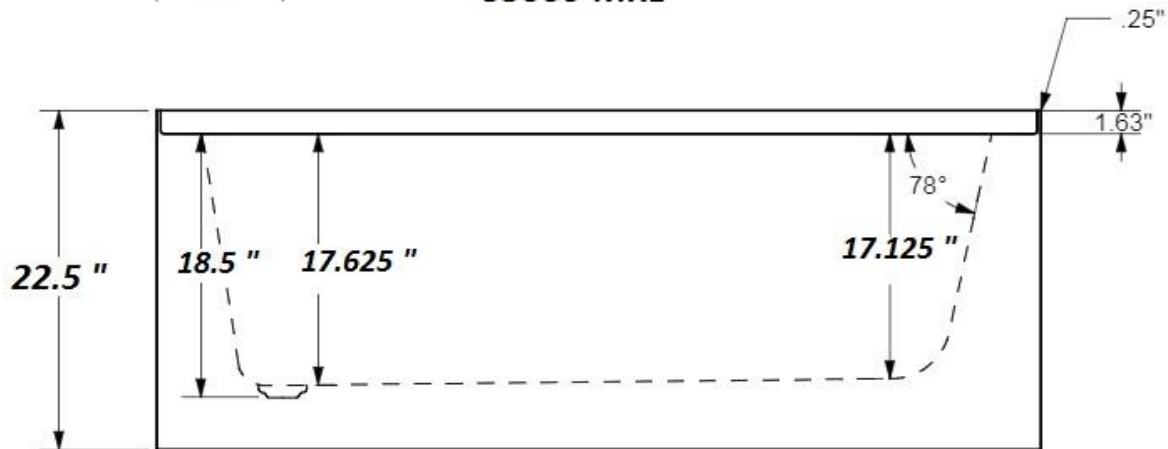

Modern Zen Style Tile Flanged Tubs with or without Skirt

S3060-MRL 30" x 60" x 22.5 " Left Hand

Zen Open style has no arm rest or style lines

Jetted Versions Have 8 Jets standard, Two for back lumbar, two on each side and two foot jets.

Air versions have 30 air jets surrounding the tub edge, near the bottom.

Pump and Blower location is opposite the drain, access required. www.ICSqualitybaths.com