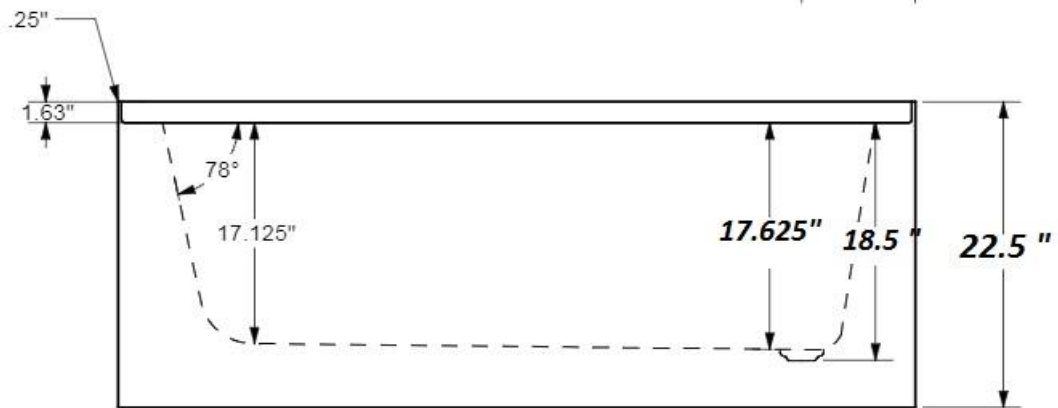

**Modern Zen Style Tile Flanged Tubs with or without Skirt**

**S3060-MRR**

**30" x60" x 22.5"**

**Right Hand**

**Zen Open style has no arm rest or style lines**

**Jetted Versions have 8 Jets standard , two for back lumbar, two on each side and two foot jets.**

**Air tub versions have 30 air jets surrounding the tub edge near the bottom.**

**Pump and Blower location is opposite the drain , access required through the wall.**