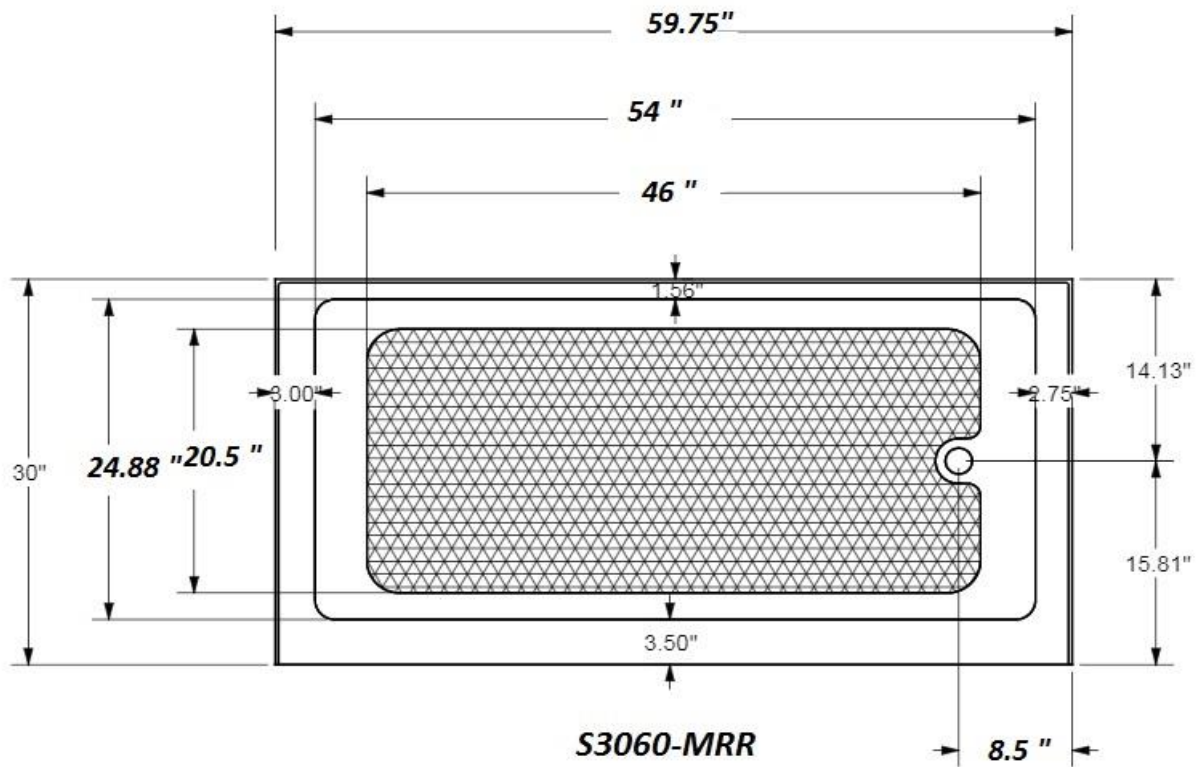

**Modern Zen Style Tile Flanged Tubs with or without Skirt**

**S3060-MRR**

**30" x60" x 22.5"**

**Right Hand**

**Zen Open style has no arm rest or style lines**

**Jetted Versions have 8 Jets standard , two for back lumbar, two on each side and two foot jets.**

**Air tub versions have 30 air jets surrounding the tub edge near the bottom.**

**Pump and Blower location is opposite the drain , access required through the wall.**