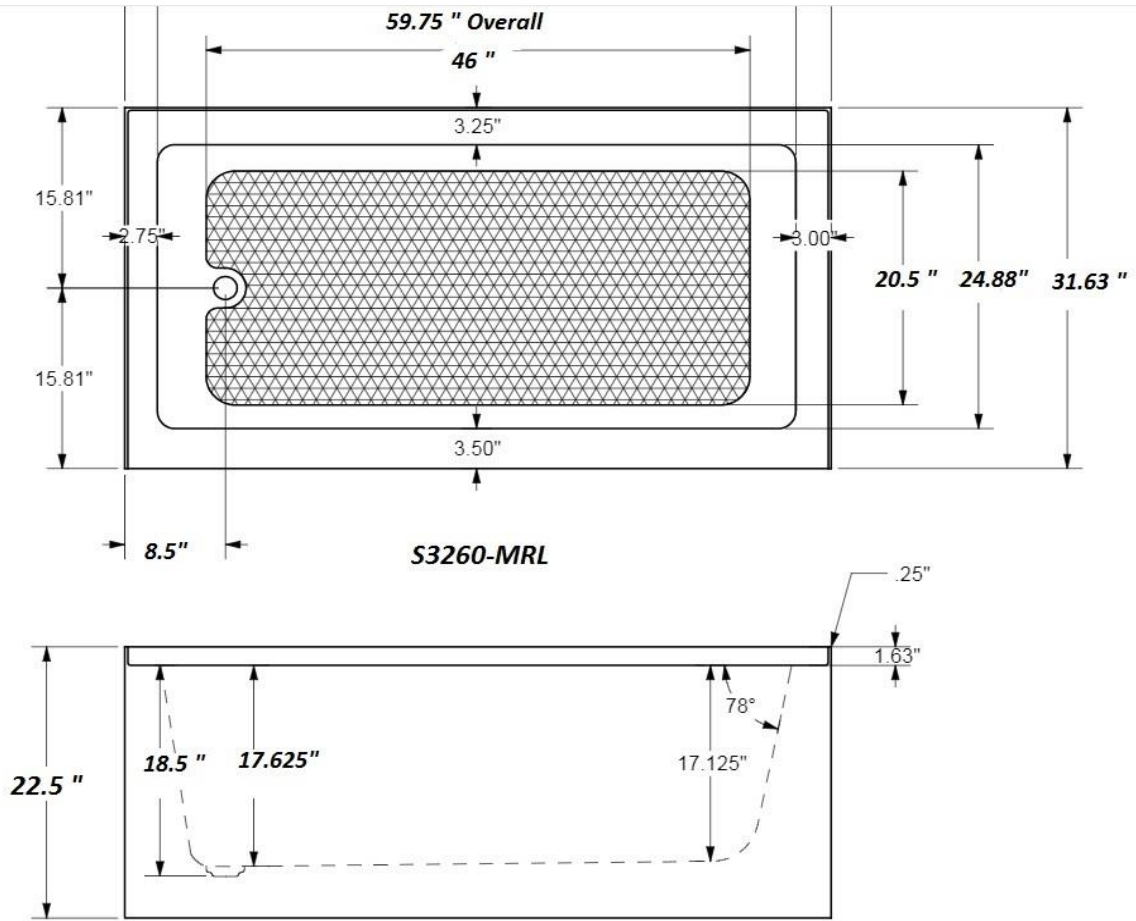

Modern Zen Style Tile Flanged Tubs with or without Skirt

S3260-MRL 32" x 60" x 22.5" Left Hand

Zen Open style has no arm rest or style lines

Jetted Versions have 8 Jets standard , two for back lumbar, two on each side and two foot jets.

Air tub versions have 30 air jets surrounding the tub edge near the bottom.

Pump and Blower location is opposite the drain , access required through the wall.