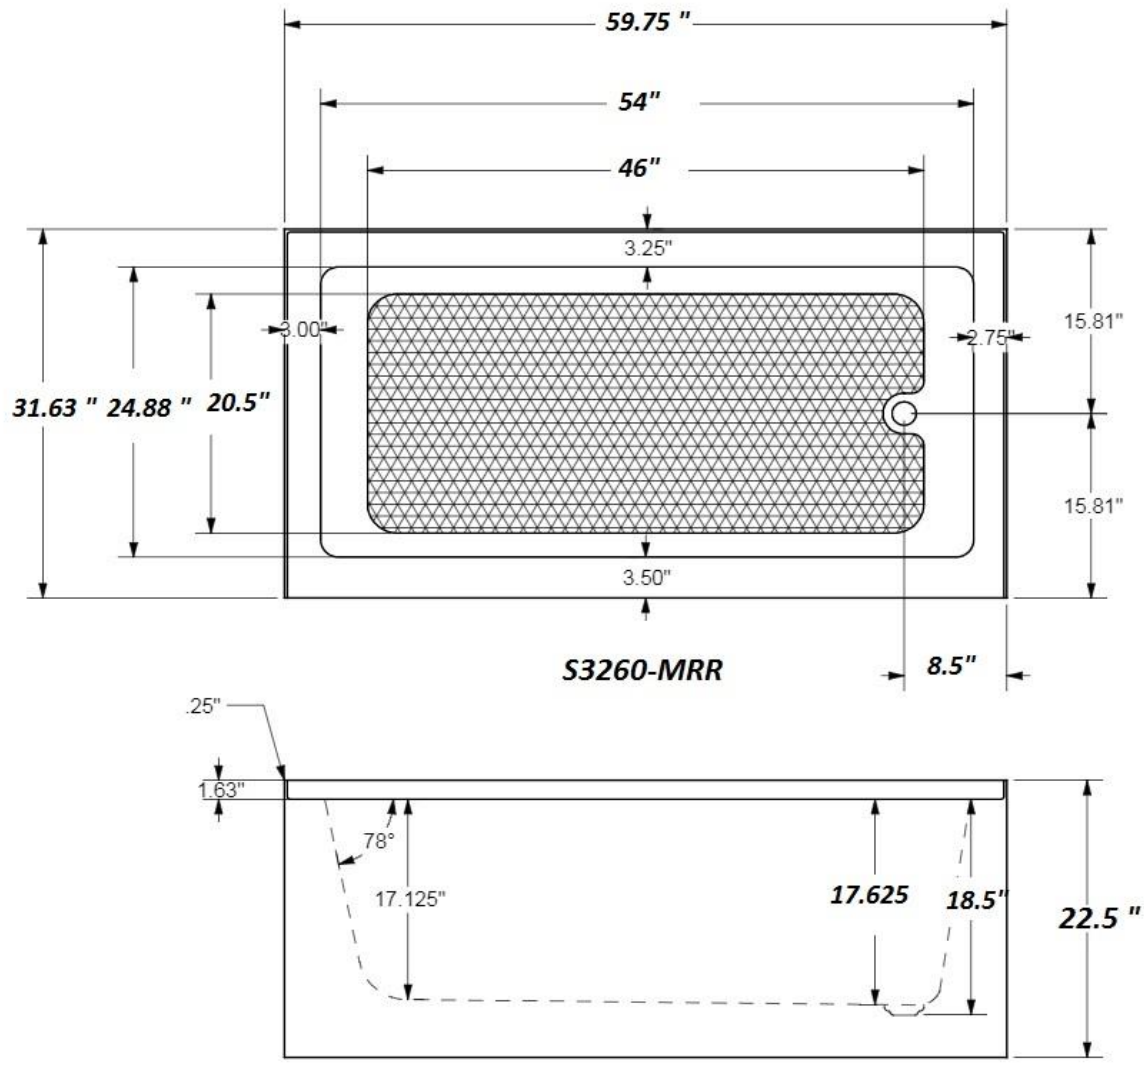

Modern Zen Style Tile Flanged Tubs with or without Skirt

S3260-MRR 32"x 60 " x 22.5 " Right Hand

Zen Open style has no arm rest or style lines

Jetted Versions have 8 Jets standard , two for back lumbar, two on each side and two foot jets.

Air tub versions have 30 air jets surrounding the tub edge near the bottom.

Pump and Blower location is opposite the drain , access required through the wall.