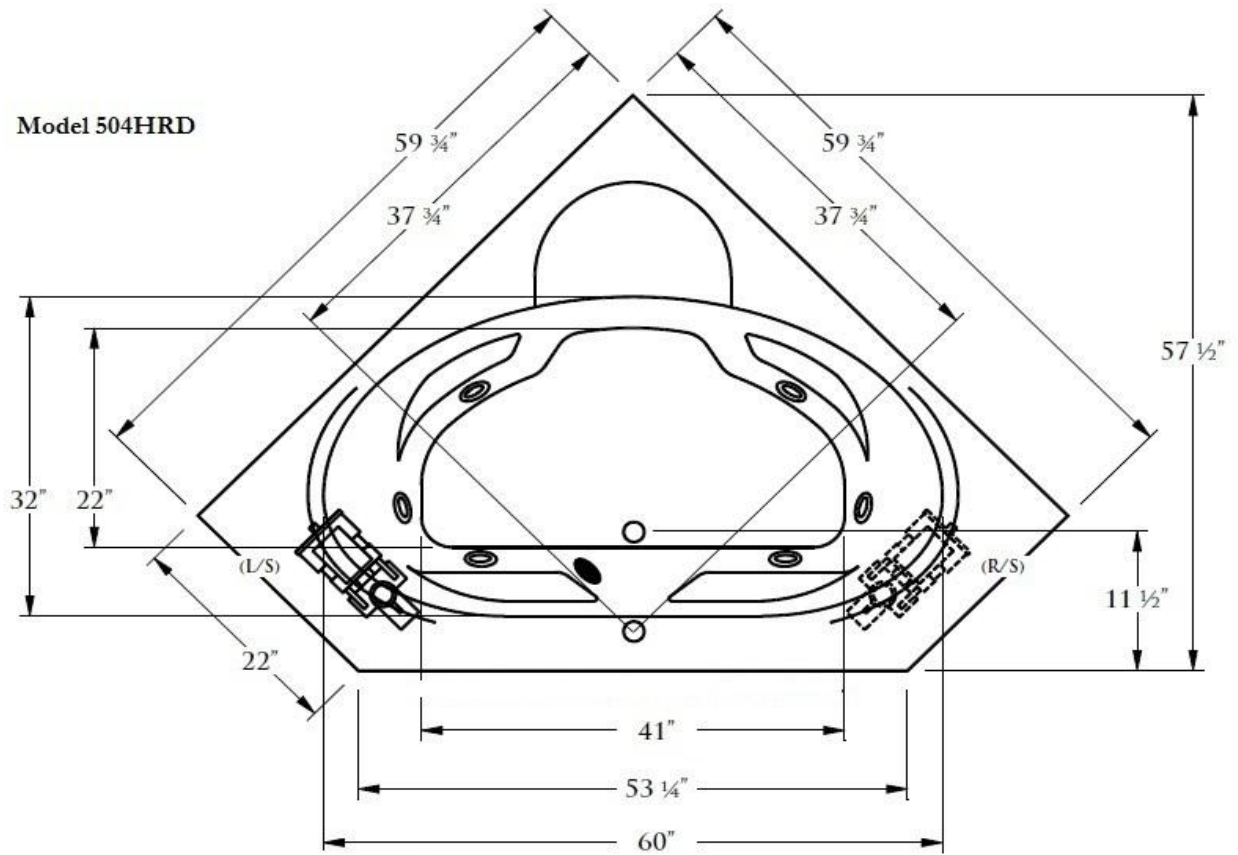

Model 504HRD

Quality Acrylic Bath