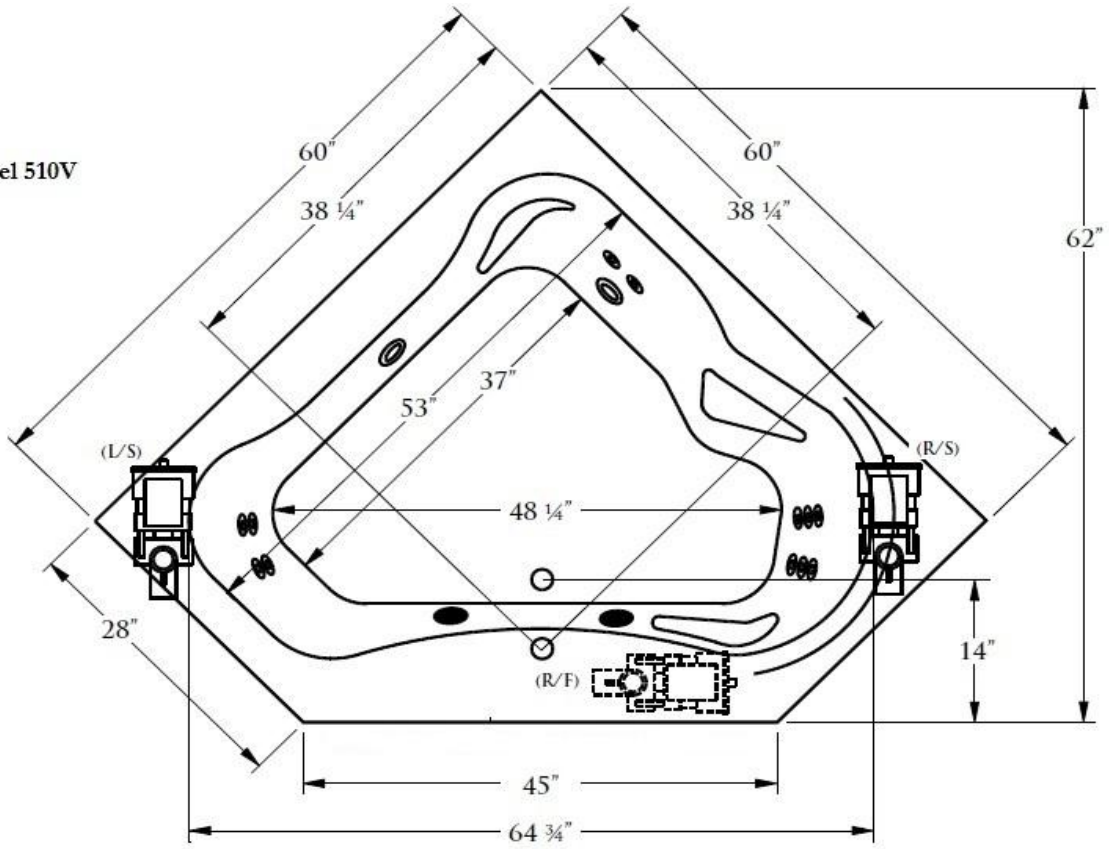

Model 510V

Quality Acrylic Bath