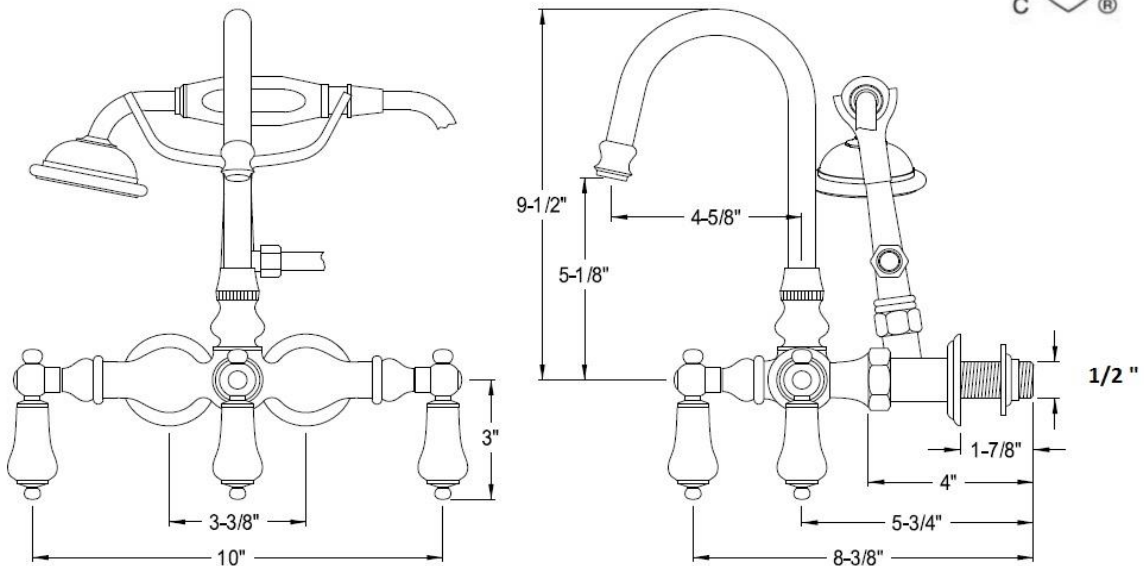

[Steve@ICSqualitybaths.com](mailto:Steve@ICSqualitybaths.com)

[Richard@ICSqualitybaths.com](mailto:Richard@ICSqualitybaths.com)

**Edwardian Solid Brass construction Faucet with replaceable ceramic cartridges;**

Edwardian faucet Dimensions

Ref# CC12T1, CC11T2,5,8 | 2010-04-A

Edwardian Faucet Parts list

- Ceramic white handles or**
- All Metal handles**
- Mounts on wall, tub or**
- Freestanding.**

[www.ICSqualitybaths.com](http://www.ICSqualitybaths.com)