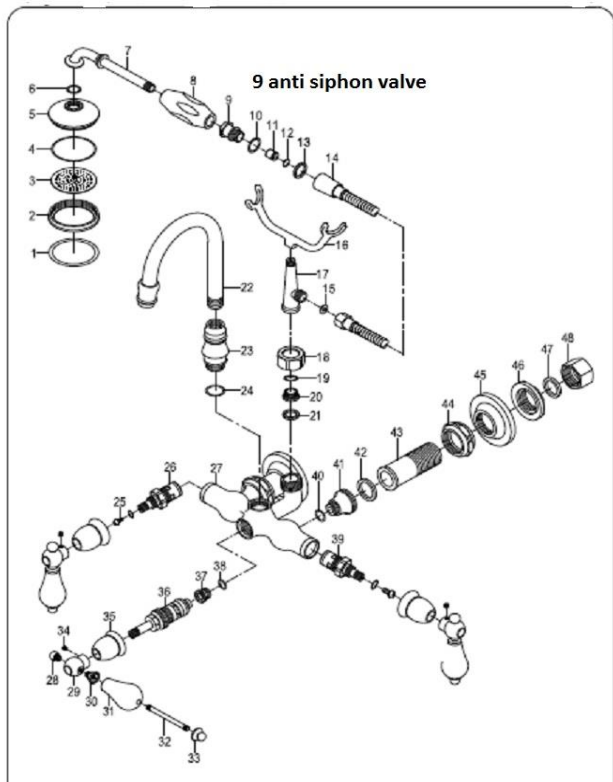

[Steve@ICSqualitybaths.com](mailto:Steve@ICSqualitybaths.com)

[Richard@ICSqualitybaths.com](mailto:Richard@ICSqualitybaths.com)

**Edwardian Solid Brass construction Faucet with replaceable ceramic cartridges;**

Edwardian faucet Dimensions

Ref# CC12T1, CC11T2,5,8 | 2010-04-A

Edwardian Faucet Parts list

- Ceramic white handles or**
- All Metal handles**
- Mounts on wall, tub or**
- Freestanding.**

[www.ICSqualitybaths.com](http://www.ICSqualitybaths.com)