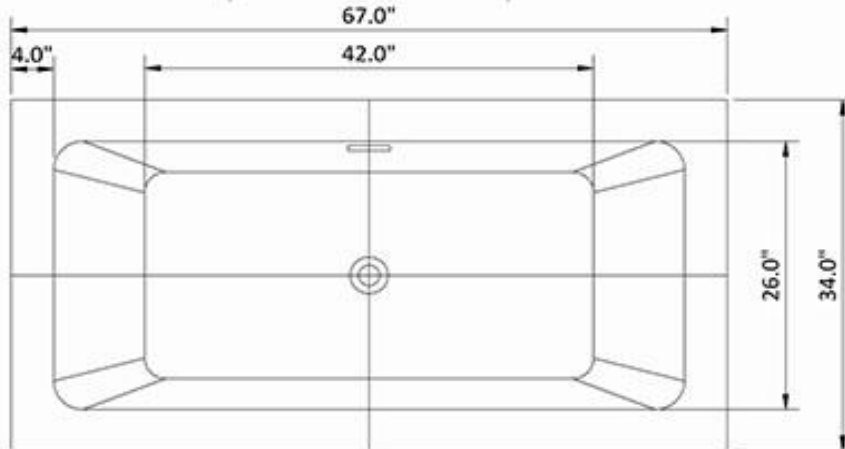

Faucet Mounts on tub,  
wall, or floor.

Seamless one pc tub.

Air & water jets.

Acrylic Fiberglass.

Max Fill 79 Gal

Weight 138 lbs

**WR673424wmfs**

**Combo has air & water jets, 120 v heater, LED Light, heated blower, & vari-speed jets**