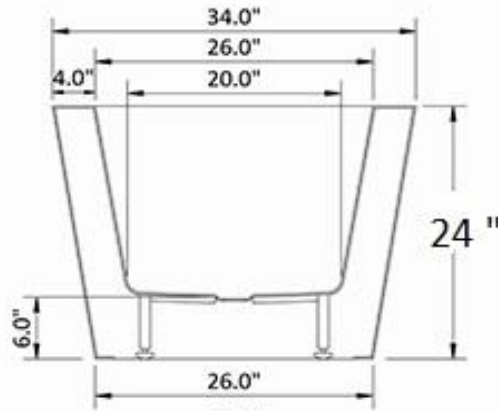

Faucet Mounts on tub,  
wall, or floor.

Seamless one pc tub.

Air & water jets.

Acrylic Fiberglass.

Max Fill 79 Gal

Weight 138 lbs

**WR673424wmfs**

**Combo has air & water jets, 120 v heater, LED Light, heated blower, & vari-speed jets**