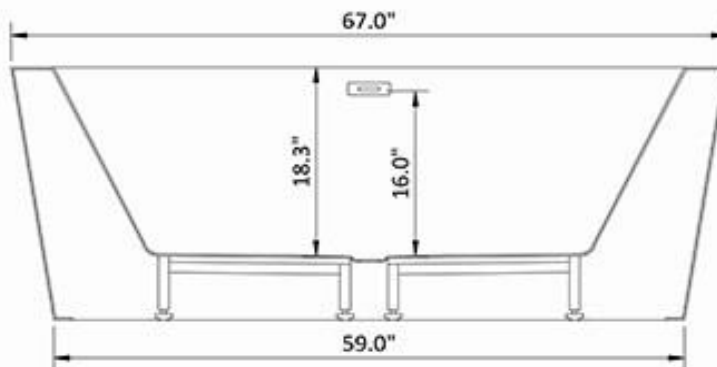

Faucet Mounts on tub,  
wall, or floor.

Seamless one pc tub.

Air & water jets.

Acrylic Fiberglass.

Max Fill 79 Gal

Weight 138 lbs

**WR673424wmfs**

**Combo has air & water jets, 120 v heater, LED Light, heated blower, & vari-speed jets**