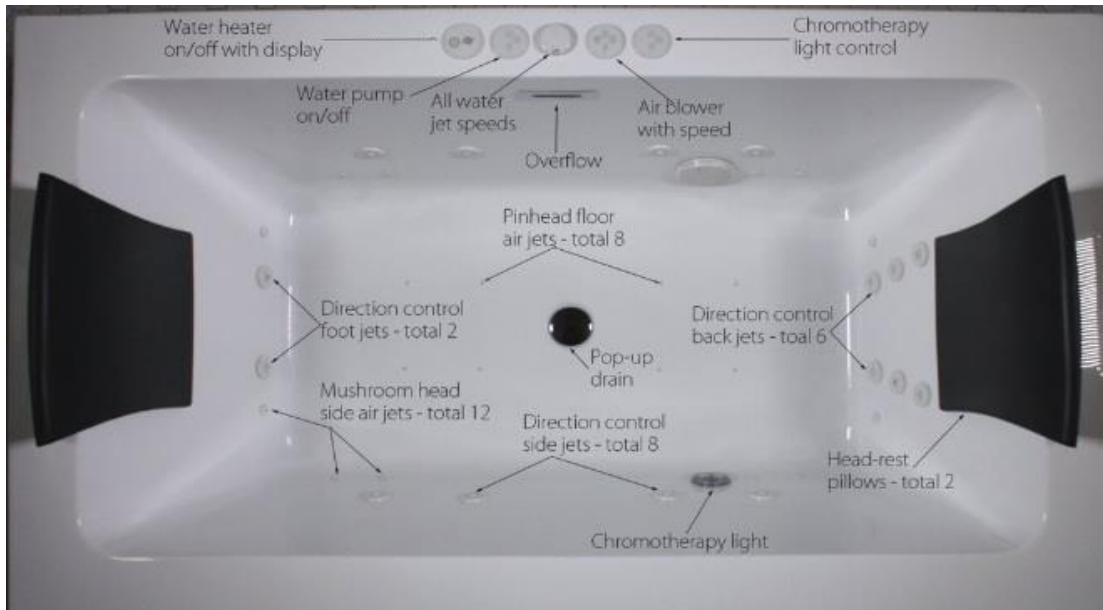

Faucet Mounts on tub,  
wall, or floor.

Seamless one pc tub.

Air & water jets.

Acrylic Fiberglass.

Max Fill 79 Gal

Weight 138 lbs

**WR673424wmfs**

**Combo has air & water jets, 120 v heater, LED Light, heated blower, & vari-speed jets**

**Air jets has heated blower**

**Water jets have V pad back therapy**

[www.ICQualitybaths.com](http://www.ICQualitybaths.com)