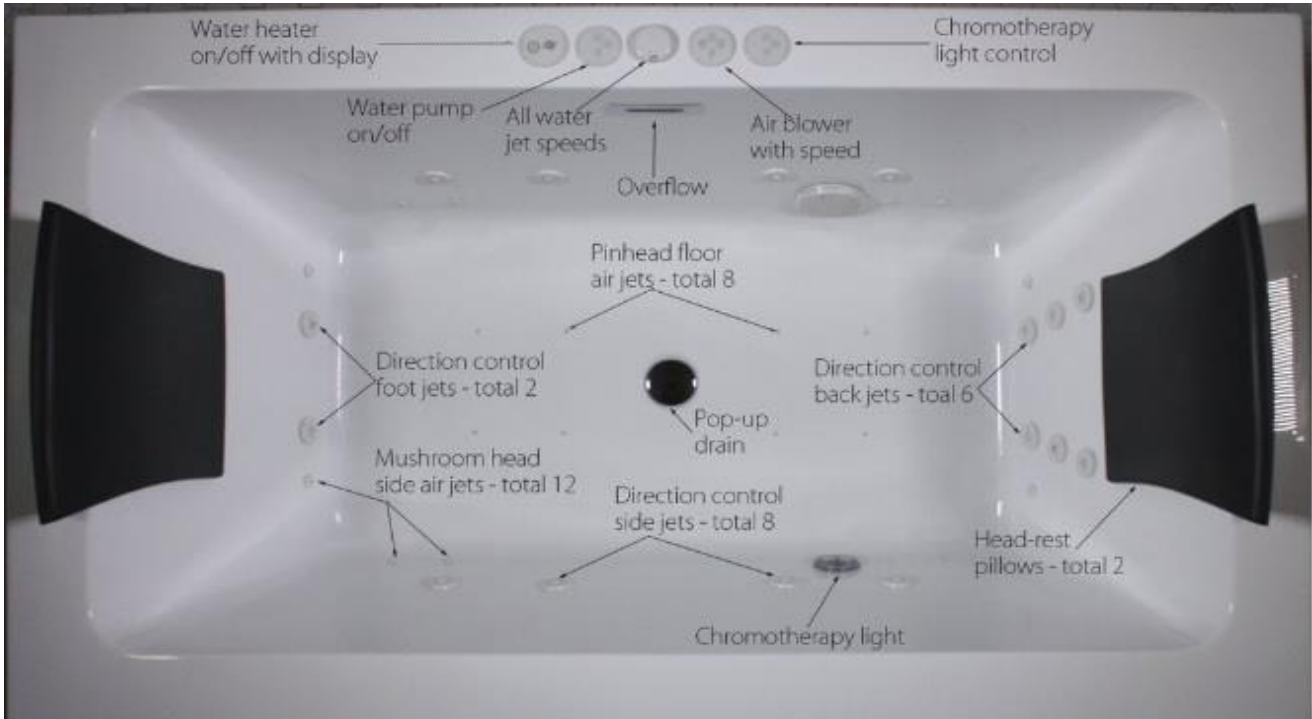

Faucet Mounts on tub,
wall, or floor.

Seamless one pc tub.

Air & water jets.

Acrylic Fiberglass.

Adjustable legs.

Max Fill 68 Gal

Weight 126 lbs

WR593424wmfs

Combo has air & water jets, 120 v heater, led light, heated blower, & vari-speeds jets

Air jets has heated blower

Water jets has V pad back therapy