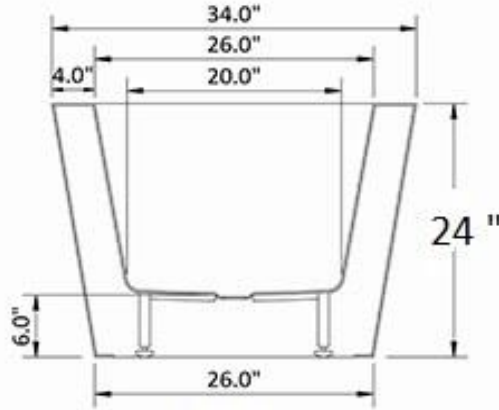

Faucet Mounts on tub,
wall, or floor.

Seamless one pc tub.

Air & water jets.

Acrylic Fiberglass.

Adjustable legs.

Max Fill 68 Gal

Weight 126 lbs

WR593424wmfs