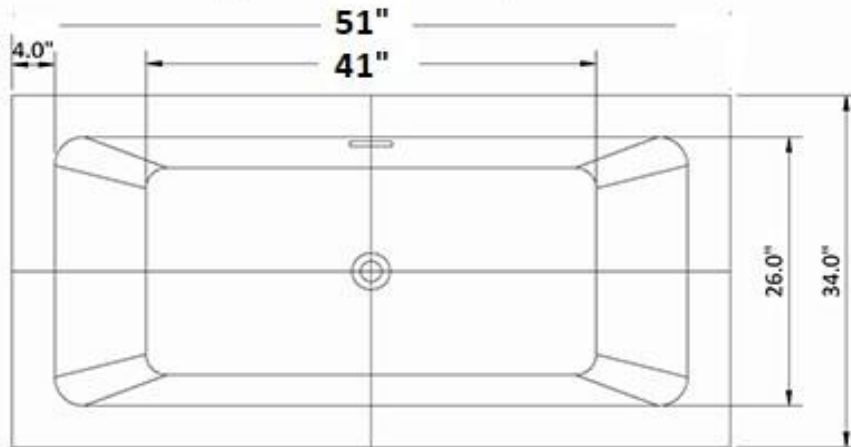

Faucet Mounts on tub,
wall, or floor.

Seamless one pc tub.

Air & water jets.

Acrylic Fiberglass.

Adjustable legs.

Max Fill 68 Gal

Weight 126 lbs

WR593424wmfs