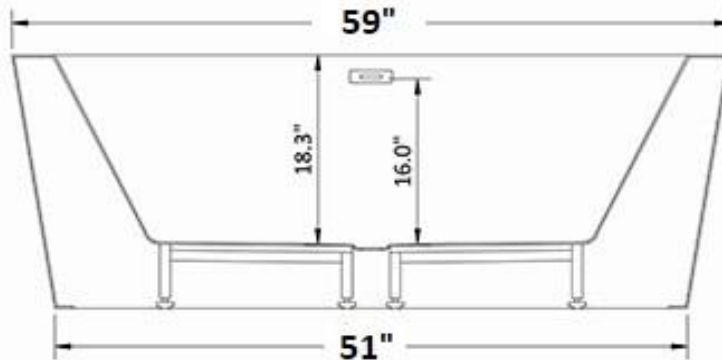

Faucet Mounts on tub,
wall, or floor.

Seamless one pc tub.

Air & water jets.

Acrylic Fiberglass.

Adjustable legs.

Max Fill 68 Gal

Weight 126 lbs

WR593424wmfs