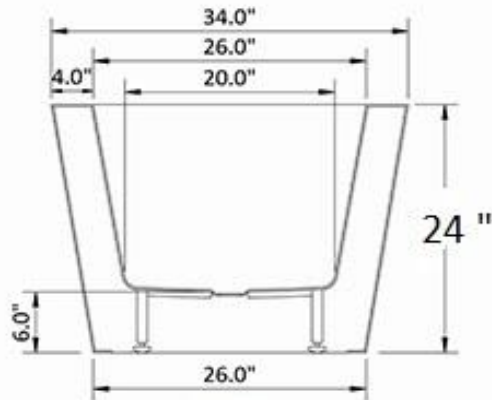

Faucet Mounts on tub,
wall, or floor.

Seamless one pc tub

Air & water jets

Acrylic Fiberglass

Adjustable legs

Max Fill 87 Gal

Weight 150 lbs

WR733424wmfs