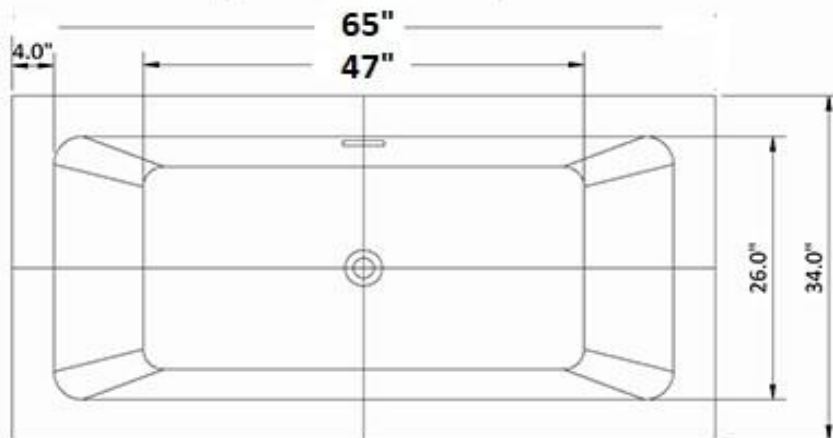

Faucet Mounts on tub,
wall, or floor.

Seamless one pc tub

Air & water jets

Acrylic Fiberglass

Adjustable legs

Max Fill 87 Gal

Weight 150 lbs

WR733424wmfs