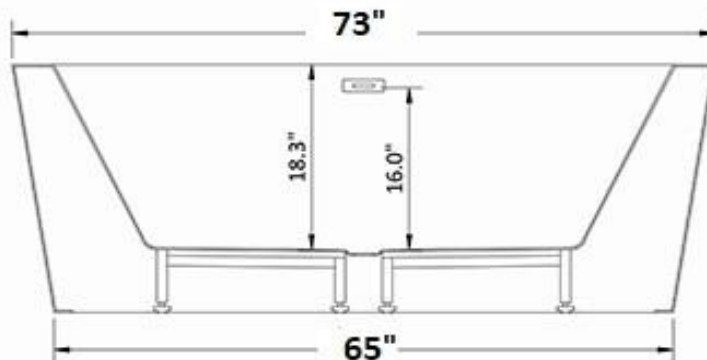

Faucet Mounts on tub,
wall, or floor.

Seamless one pc tub

Air & water jets

Acrylic Fiberglass

Adjustable legs

Max Fill 87 Gal

Weight 150 lbs

WR733424wmfs