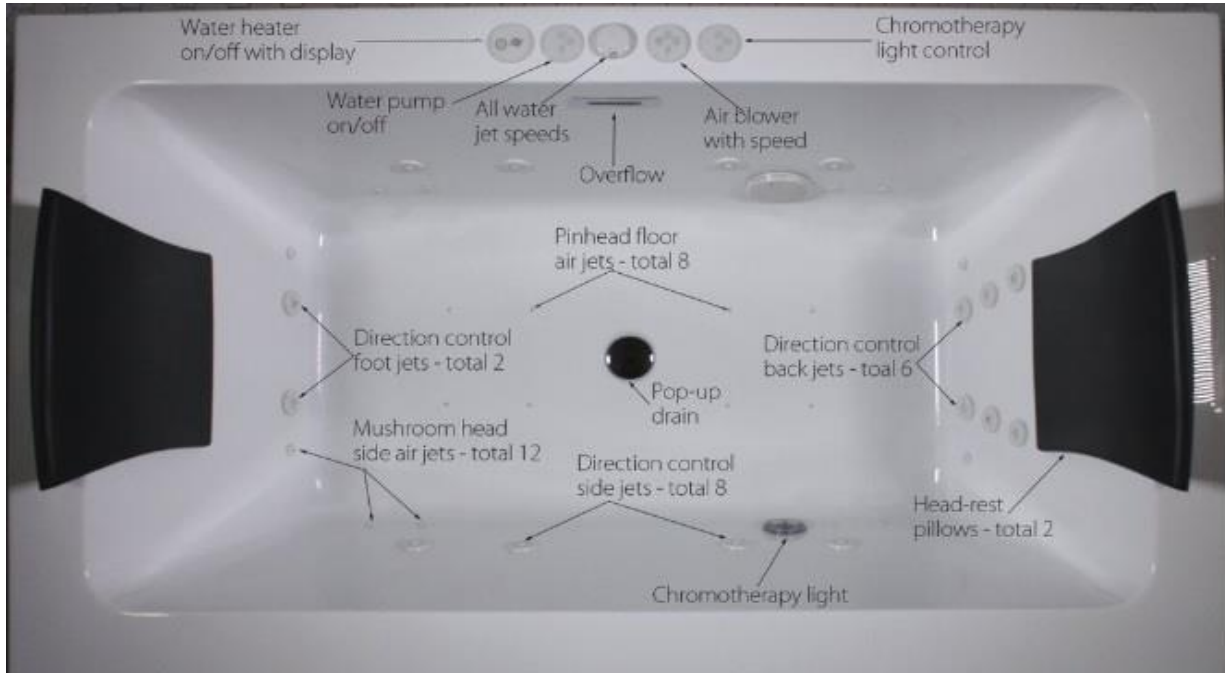

Faucet Mounts on tub,
wall, or floor.

Seamless one pc tub

Air & water jets

Acrylic Fiberglass

Adjustable legs

Max Fill 87 Gal

Weight 150 lbs

WR733424wmfs

Combo has air & water jets, 120 V heater, led light, heated blower, & vari-speed jets.

Air jets has heated blower.

Water jets has V pad back therapy.