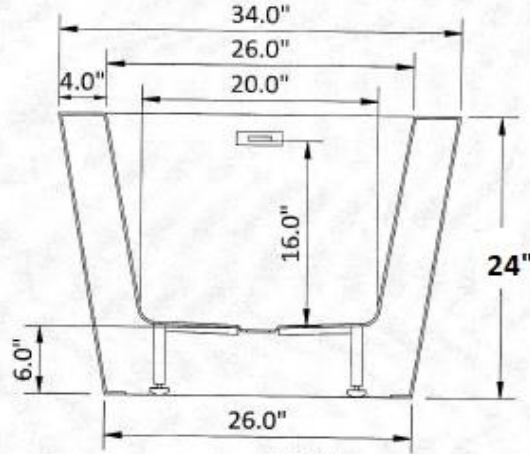

Faucet Mounts on tub, wall, or floor

Seamless one pc. tub.

water & air jets

Max. Fill 68 gal

Weight 126 lbs

WRED593424wmfs