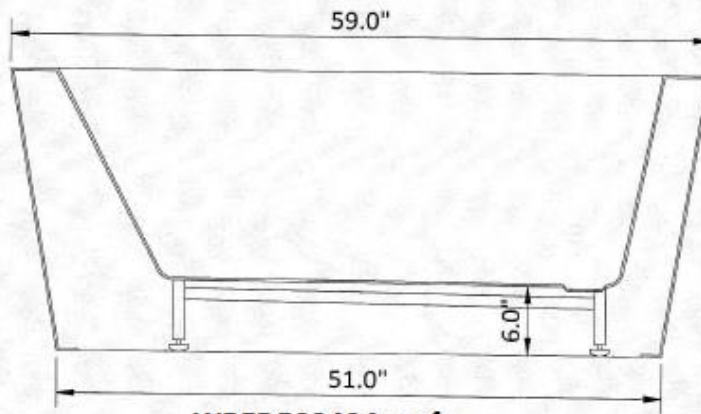

Faucet Mounts on tub, wall, or floor

Seamless one pc. tub.

water & air jets

Max. Fill 68 gal

Weight 126 lbs

WRED593424wmfs