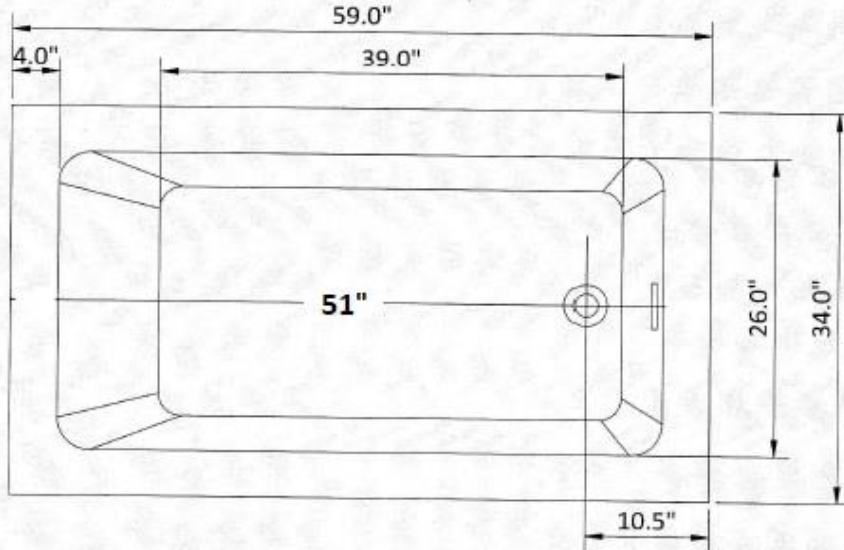

Faucet Mounts on tub, wall, or floor

Seamless one pc. tub.

water & air jets

Max. Fill 68 gal

Weight 126 lbs

WRED593424wmfs