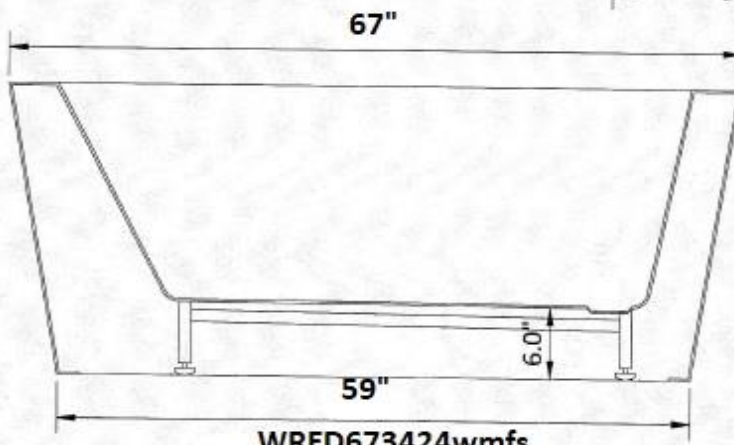

Faucet on tub, wall or floor.

Seamless one pc tub.

Air & water jets.

Acrylic Fiberglass.

Adjustable legs.

Max. Fill 76 Gal.

Weight 146 lbs

WRED673424wmfs