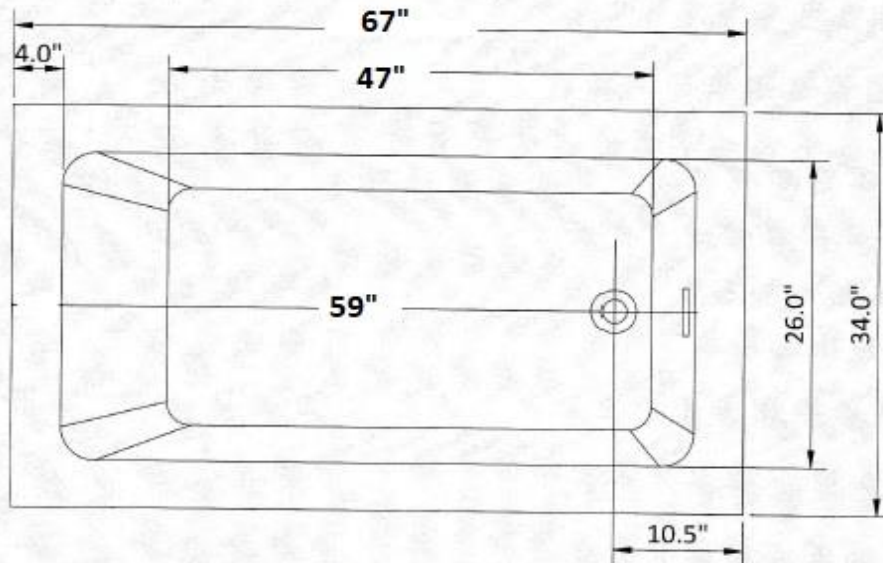

Faucet on tub, wall or floor.

Seamless one pc tub.

Air & water jets.

Acrylic Fiberglass.

Adjustable legs.

Max. Fill 76 Gal.

Weight 146 lbs

WRED673424wmfs