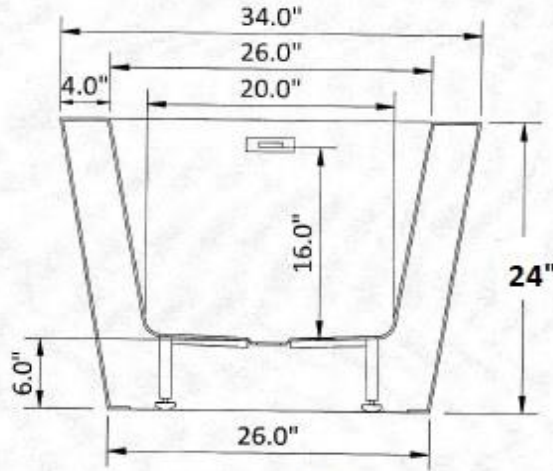

Faucet on tub, wall or floor.

Seamless one pc tub.

Air & water jets.

Acrylic Fiberglass.

Adjustable legs.

Max. Fill 76 Gal.

Weight 146 lbs

WRED673424wmfs