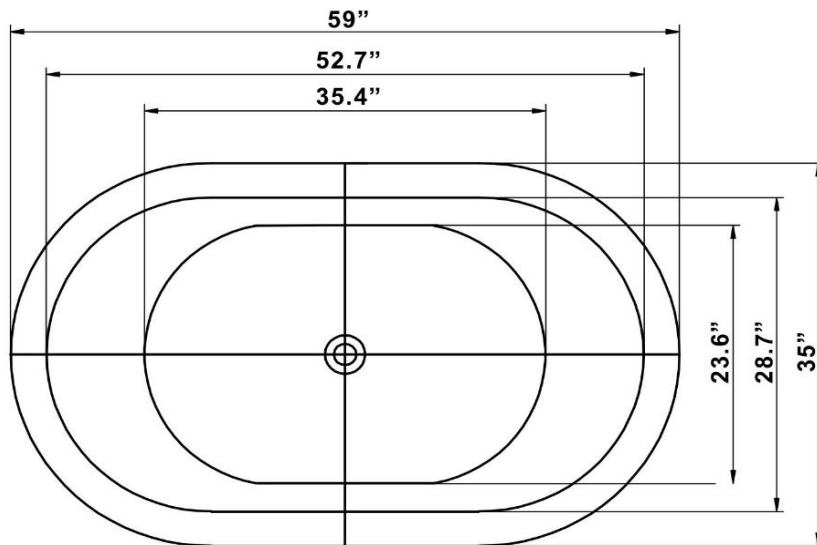

www.ICSqualitybaths.com

Faucet on tub, wall, or floor.

Seamless one pc. tub

Air & water jets.

Max Fill 60 Gal

Weight 135 lbs

W0593524wmfs

Combo has air & water jets, 120 v heater, LED light, heated blower, & vari-speed Jets.