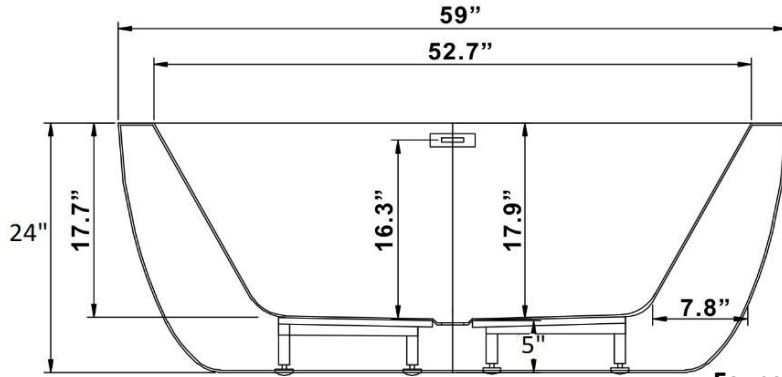

www.ICSqualitybaths.com

Faucet on tub, wall, or floor.

Seamless one pc. tub

Air & water jets.

Max Fill 60 Gal

Weight 135 lbs

W0593524wmfs

Combo has air & water jets, 120 v heater, LED light, heated blower, & vari-speed Jets.