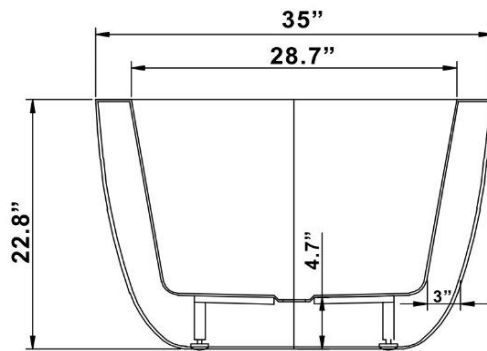

www.ICSqualitybaths.com

Faucet on tub, wall, or floor.

Seamless one pc. tub

Air & water jets.

Max Fill 60 Gal

Weight 135 lbs

W0593524wmfs

Combo has air & water jets, 120 v heater, LED light, heated blower, & vari-speed Jets.