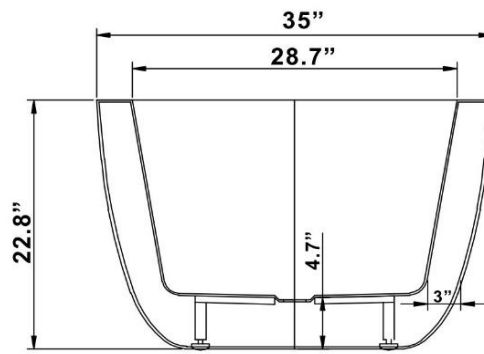

www.lcsqualitybaths.com

Faucet Mounts on tub, wall,
or floor.

Acrylic Fiberglass
Seamless One pc tub

Max Fill 72 Gal

Weight 138 plbs

WO673524wmfs

Combo has air & water jets, 120 v heater, LED light, heated blower, & vari-speed jets.