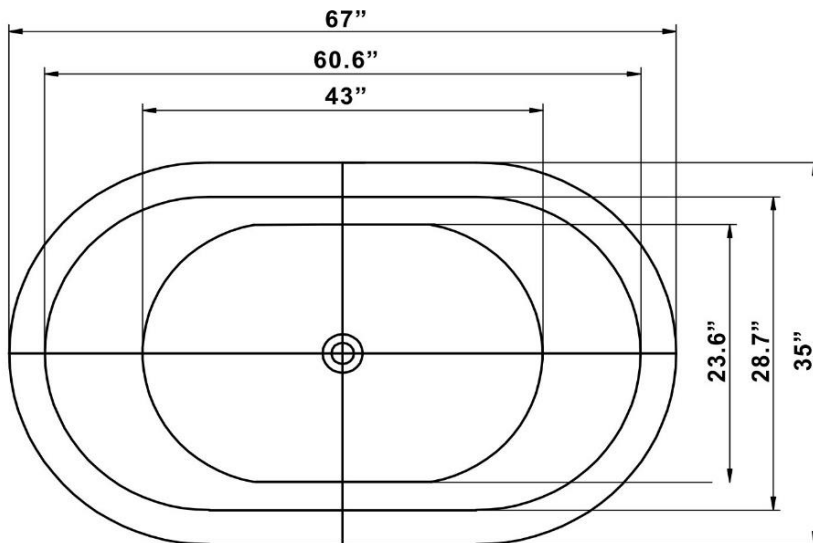

www.lcsqualitybaths.com

Faucet Mounts on tub, wall,
or floor.

Acrylic Fiberglass
Seamless One pc tub

Max Fill 72 Gal

Weight 138 plbs

WO673524wmfs

Combo has air & water jets, 120 v heater, LED light, heated blower, & vari-speed jets.