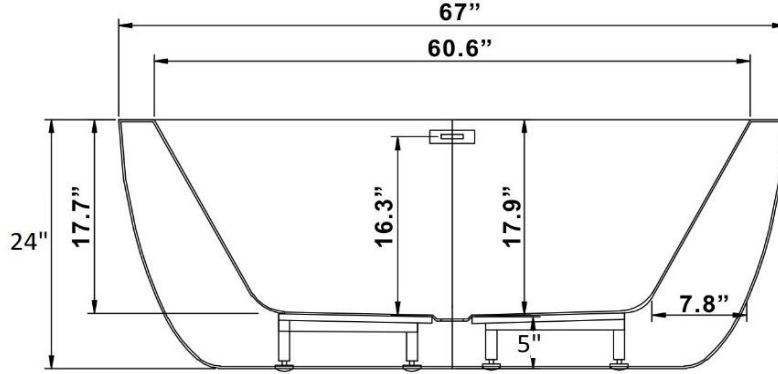

www.lcsqualitybaths.com

Faucet Mounts on tub, wall,
or floor.

Acrylic Fiberglass
Seamless One pc tub

Max Fill 72 Gal

Weight 138 plbs

WO673524wmfs

Combo has air & water jets, 120 v heater, LED light, heated blower, & vari-speed jets.