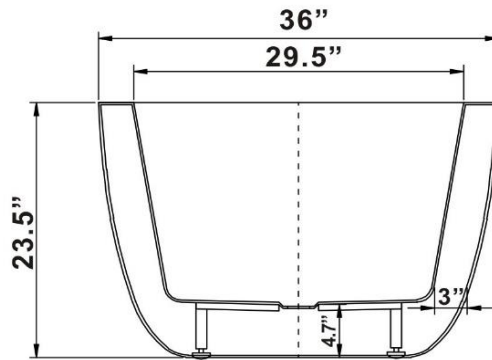

[www.ICSqualitybaths.com](http://www.ICSqualitybaths.com)

Faucet mounts on tub, wall, or floor.  
Seamless one pc acrylic tub  
Air & water jets.

Max Fill 80 Gal.  
Weight 143 lbs

WO713524wmfs

**Combo has air & water jets, 120 v heater, LED light, heated blower, & vari-speed jets.**