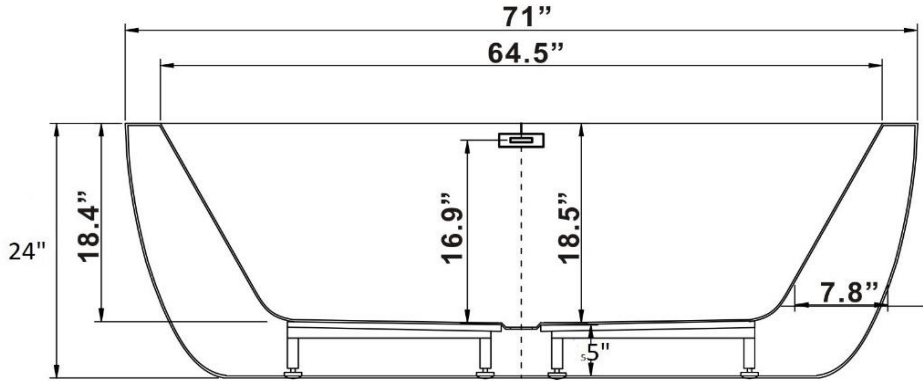

[www.ICSqualitybaths.com](http://www.ICSqualitybaths.com)

Faucet mounts on tub, wall, or floor.  
Seamless one pc acrylic tub  
Air & water jets.

Max Fill 80 Gal.  
Weight 143 lbs

WO713524wmfs

**Combo has air & water jets, 120 v heater, LED light, heated blower, & vari-speed jets.**