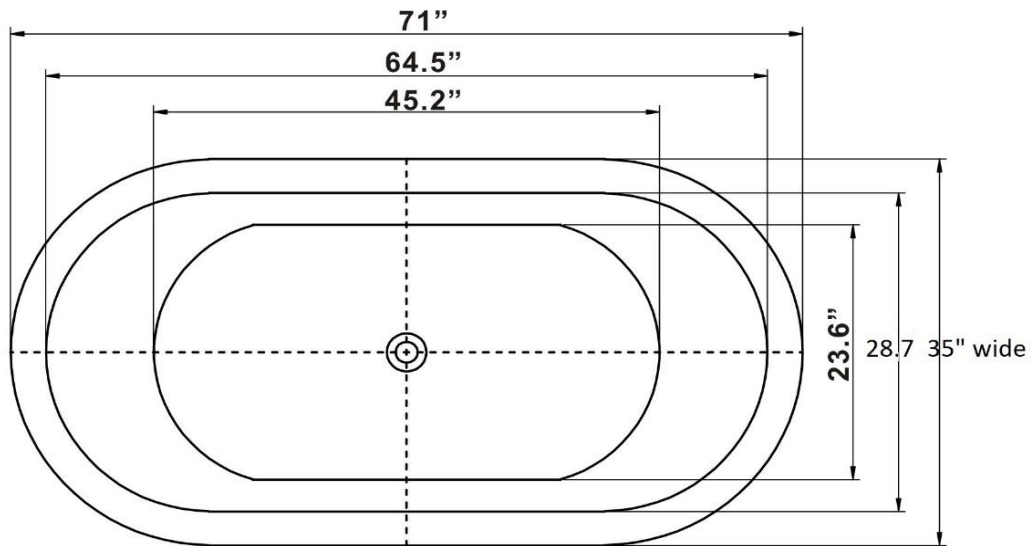

[www.ICSqualitybaths.com](http://www.ICSqualitybaths.com)

Faucet mounts on tub, wall, or floor.  
Seamless one pc acrylic tub  
Air & water jets.

Max Fill 80 Gal.  
Weight 143 lbs

WO713524wmfs

**Combo has air & water jets, 120 v heater, LED light, heated blower, & vari-speed jets.**