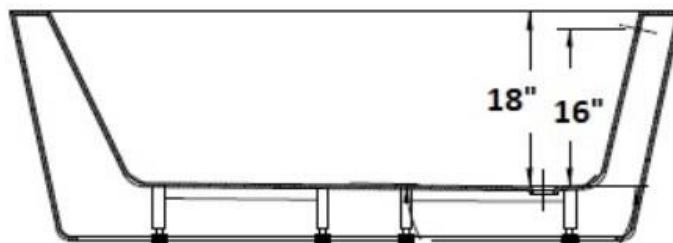

Faucet mounts on tub, wall, or fl
Seamless one pc. Tub. Acrylic-Fit
Air & water jets available.
Adjustable legs for uneven tile.

Max Fill 62 Gal

Weight 126 lbs

4" Rim all around tub

59" end drain Ov
wide rim seamless