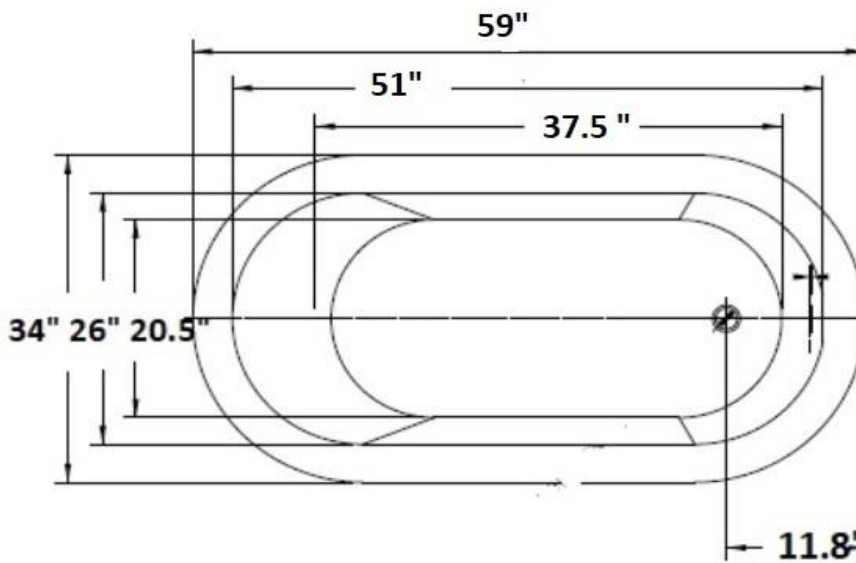

Faucet mounts on tub, wall, or fl
Seamless one pc. Tub. Acrylic-Fit
Air & water jets available.
Adjustable legs for uneven tile.

Max Fill 62 Gal

Weight 126 lbs

4" Rim all around tub

59" end drain Ov
wide rim seamless