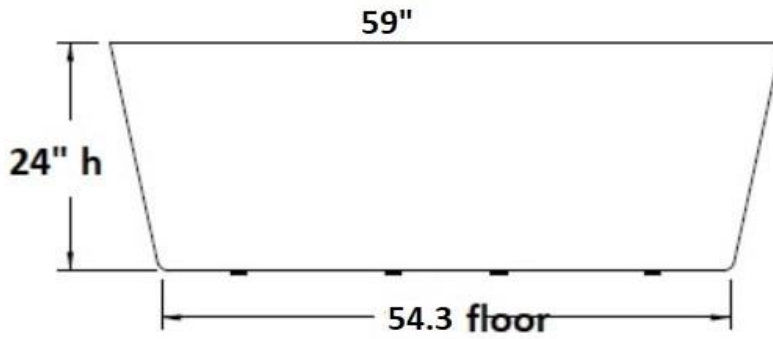

Faucet mounts on tub, wall, or fl
Seamless one pc. Tub. Acrylic-Fit
Air & water jets available.
Adjustable legs for uneven tile.

Max Fill 62 Gal

Weight 126 lbs

4" Rim all around tub

59" end drain Ov
wide rim seamless