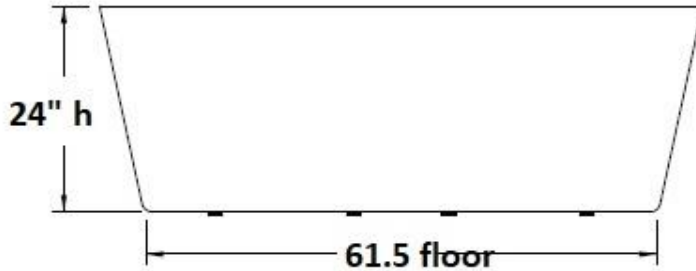

Faucet on tub, wall, or floor.
Seamless one pc. Acrylic Fiberglass
Air & water jets available.
Adjustable legs for uneven tile.

Max Fill 72 Gal.

Weight 138 lbs

4" Rim all around tub

67" end drain Oval
wide rim seamless tub