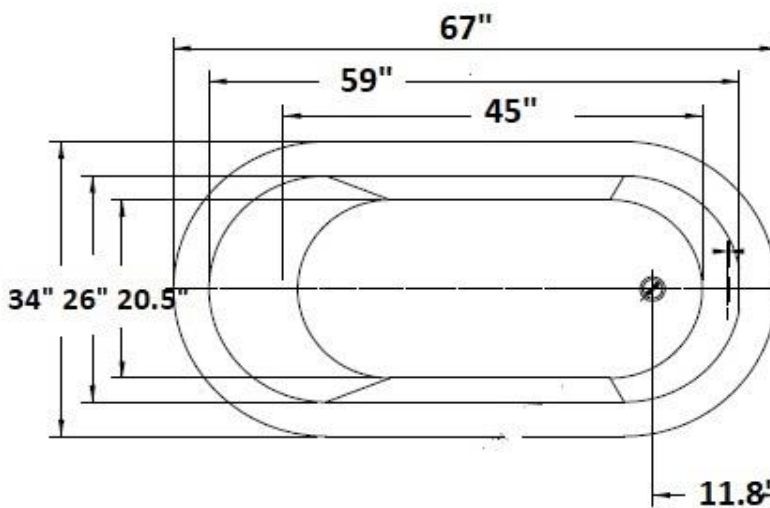

Faucet on tub, wall, or floor.
Seamless one pc. Acrylic Fiberglass
Air & water jets available.
Adjustable legs for uneven tile.

Max Fill 72 Gal.

Weight 138 lbs

4" Rim all around tub

67" end drain Oval
wide rim seamless tub