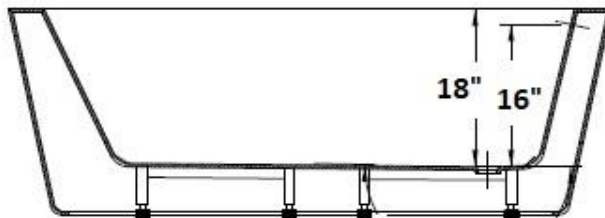

Faucet on tub, wall, or floor.
Seamless one pc. Acrylic Fiberglass
Air & water jets available.
Adjustable legs for uneven tile.

Max Fill 72 Gal.

Weight 138 lbs

4" Rim all around tub

67" end drain Oval
wide rim seamless tub