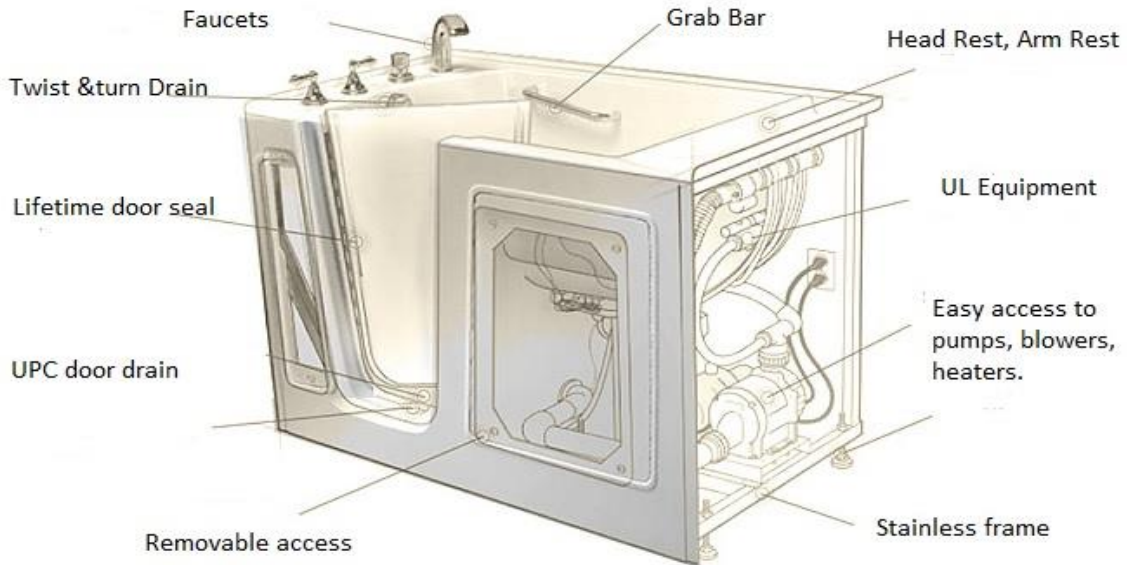

Jan-18

List Prices

ICS has the Finest " Quality " walk-in Baths

white or bisquit

- No Faucet Included.
- All Models Include;**
- 2" fast Drain, removes water in 3 min**
- Neck Rest Pillow**
- Hand Rail Inside tub**
- Adjustable entry height**
- Wide access doors for equipment**
- Reliable on off controls**
- Variable speeds on pumps and blowers**

all 3 standard Models \$ 5000 List

- \* \$2,000 10 therapy water / air jets on / off
- \* \$2,500 20 Air massage jets on / off
- Heater included all jetted tubs
- Foam Insulation all jetted tubs
- \$300 LED Light Kit

## 3054 Walk In Tub Series

Actual size (W x L x H)	29.5" x 54" x 38"
Shipping size (W x L x H)	31" x 55" x 45"
Seat Height	17"
Seat Width	23"
Seat Depth	14"
Door Opening Width	18"
In-side length	46.5"
Water Capacity (Gal.)	70
Colors Available	White / Bisquit
Door Opening / Drian	Left or Right
Wall Tiles Flange	None (easy-to-install)

### Specifications:

Actual size (W x L x H)	30" x 60" x 38"
Shipping size (W x L x H)	31" x 63" x 40"
Seat Height	17"
Seat Width	24"
Seat Depth	14"
Door Opening Width	18"
In-side length	46.5"
Water Capacity (Gal.)	75
Colors Available	White / Bisquit
Door Opening / Drian	Left or Right
Wall Tiles Flange	None (easy-to-install)