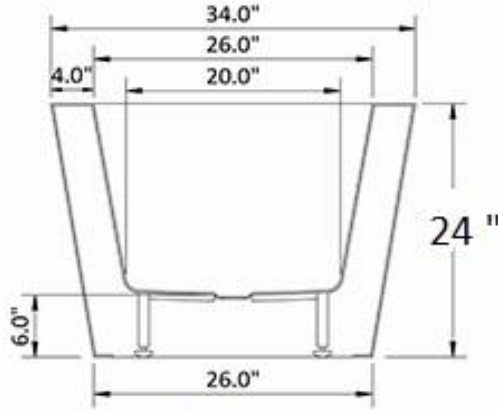

Faucet Mounts on tub,  
wall, or floor.

Seamless one pc tub

Optional:  
Air & water jets

Acrylic Fiberglass

Max Fill 68 Gal

Weight 126 lbs

**WR593424wmfs**