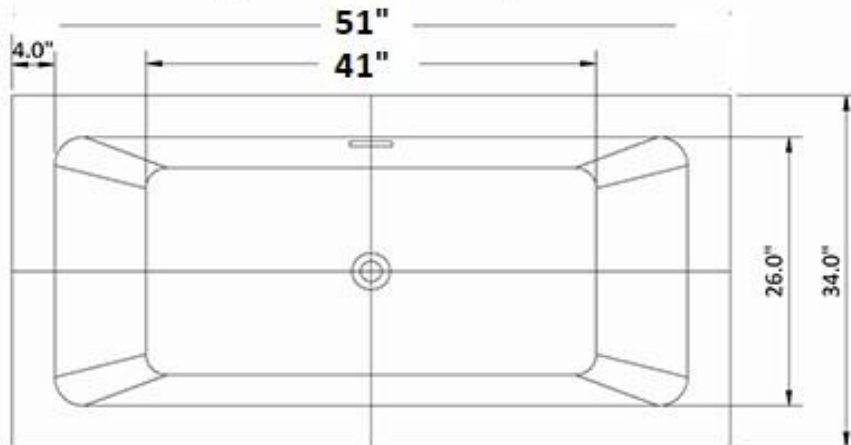

Faucet Mounts on tub,  
wall, or floor.

Seamless one pc tub

Optional:  
Air & water jets

Acrylic Fiberglass

Max Fill 68 Gal

Weight 126 lbs

**WR593424wmfs**