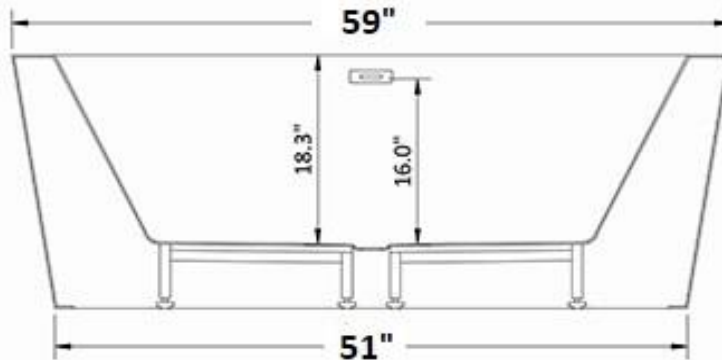

Faucet Mounts on tub,  
wall, or floor.

Seamless one pc tub

Optional:  
Air & water jets

Acrylic Fiberglass

Max Fill 68 Gal

Weight 126 lbs

**WR593424wmfs**