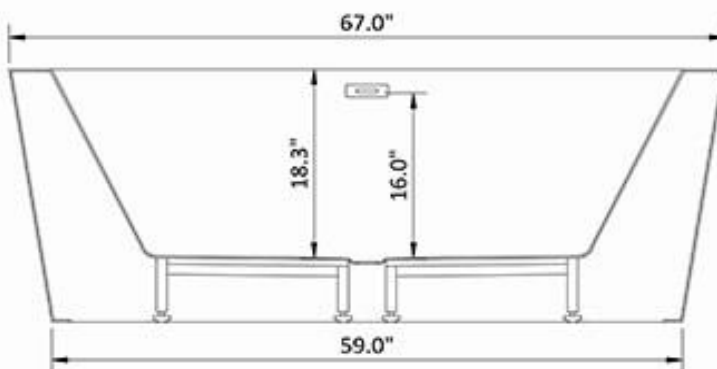

Faucet Mounts on tub, wall, or floor.

Seamless one pc tub.

Optional:
Air & water jets.

Acrylic Fiberglass.

Max Fill 79 Gal

Weight 138 lbs

WR673424wmfs