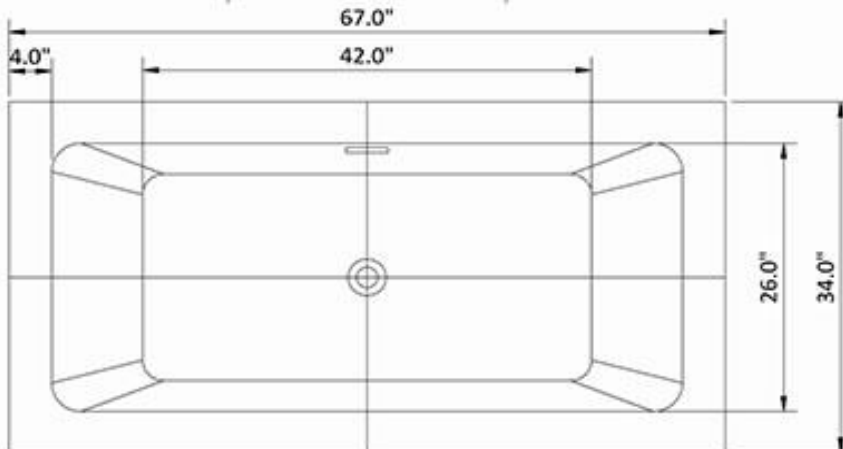

Faucet Mounts on tub, wall, or floor.

Seamless one pc tub.

Optional:
Air & water jets.

Acrylic Fiberglass.

Max Fill 79 Gal

Weight 138 lbs

WR673424wmfs