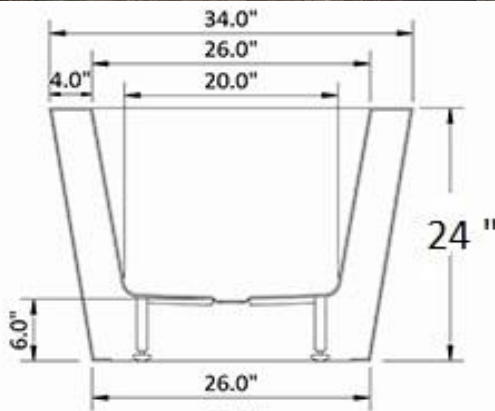

Faucet Mounts on tub, wall, or floor.

Seamless one pc tub.

Optional:
Air & water jets.

Acrylic Fiberglass.

Max Fill 79 Gal

Weight 138 lbs

WR673424wmfs