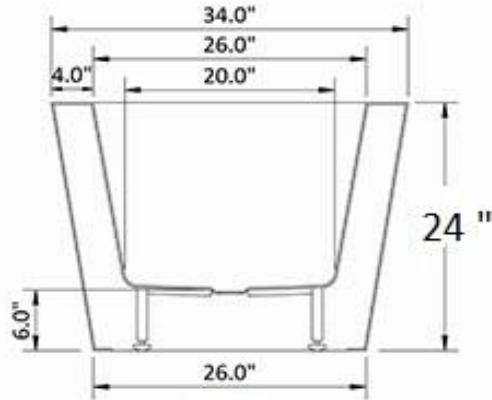

Faucet Mounts on tub,  
wall, or floor.

Seamless one pc tub

Optional:  
Air & water jets

Acrylic Fiberglass

Adjustable legs

Max Fill 87 Gal

Weight 150 lbs

**WR733424wmfs**