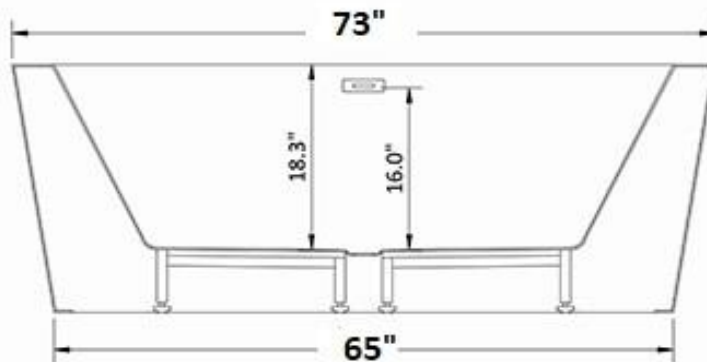

Faucet Mounts on tub,  
wall, or floor.

Seamless one pc tub

Optional:  
Air & water jets

Acrylic Fiberglass

Adjustable legs

Max Fill 87 Gal

Weight 150 lbs

**WR733424wmfs**