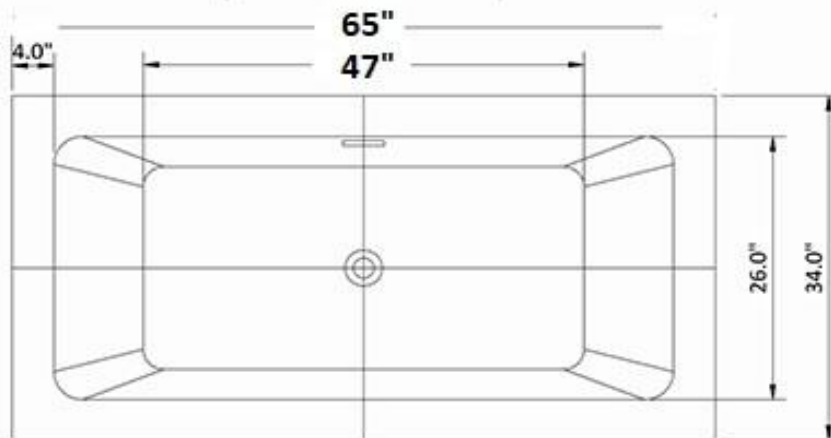

Faucet Mounts on tub,  
wall, or floor.

Seamless one pc tub

Optional:  
Air & water jets

Acrylic Fiberglass

Adjustable legs

Max Fill 87 Gal

Weight 150 lbs

**WR733424wmfs**