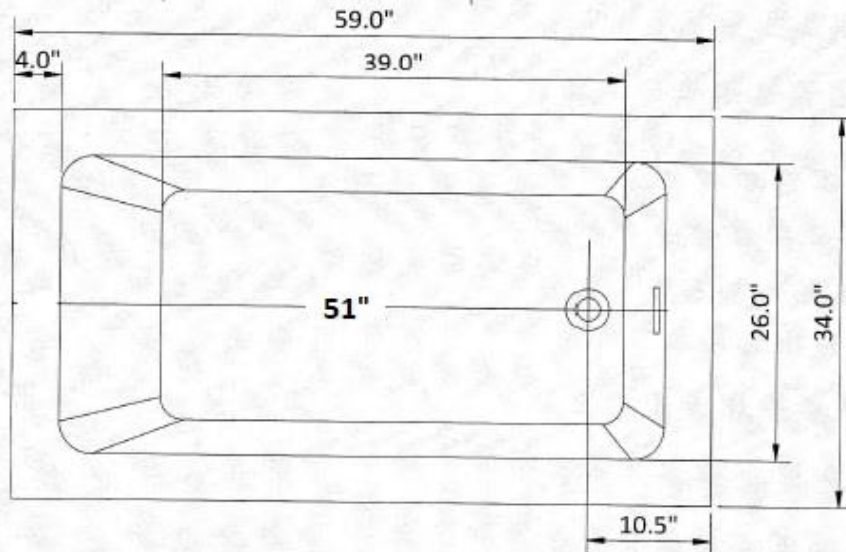

Faucet Mounts on tub, wall, or floor

Seamless one pc. tub.

Optional: water & air jets

Max. Fill 68 gal

Weight 126 lbs

WRED593424wmfs