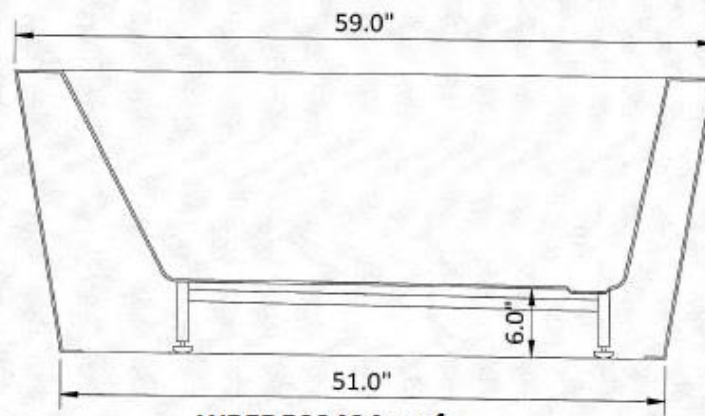

Faucet Mounts on tub, wall, or floor

Seamless one pc. tub.

Optional: water & air jets

Max. Fill 68 gal

Weight 126 lbs

WRED593424wmfs