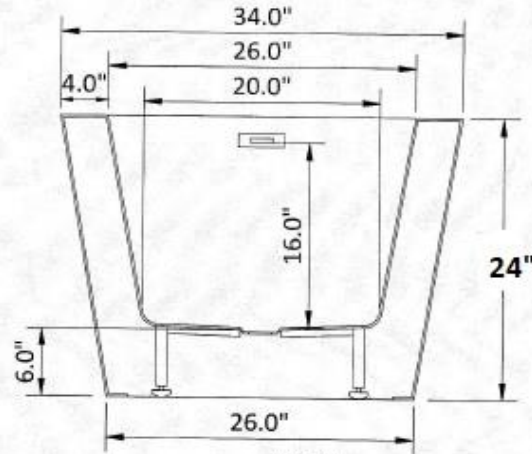

Faucet Mounts on tub, wall, or floor

Seamless one pc. tub.

Optional: water & air jets

Max. Fill 68 gal

Weight 126 lbs

WRED593424wmfs