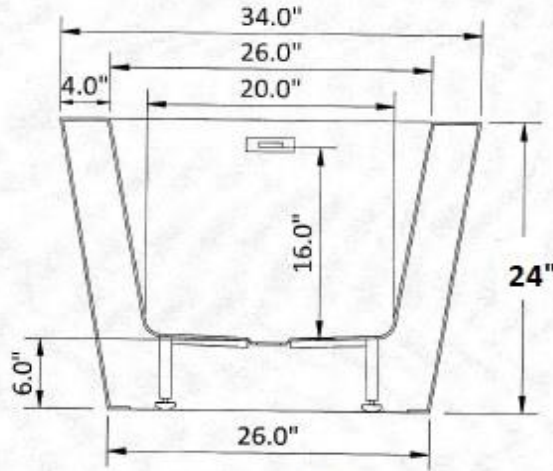

Faucet on tub, wall or floor.

Seamless one pc tub.

Optional:
Air & water jets.

Acrylic Fiberglass.

Adjustable legs.

Max. Fill 76 Gal.

Weight 146 lbs

WRED673424wmfs