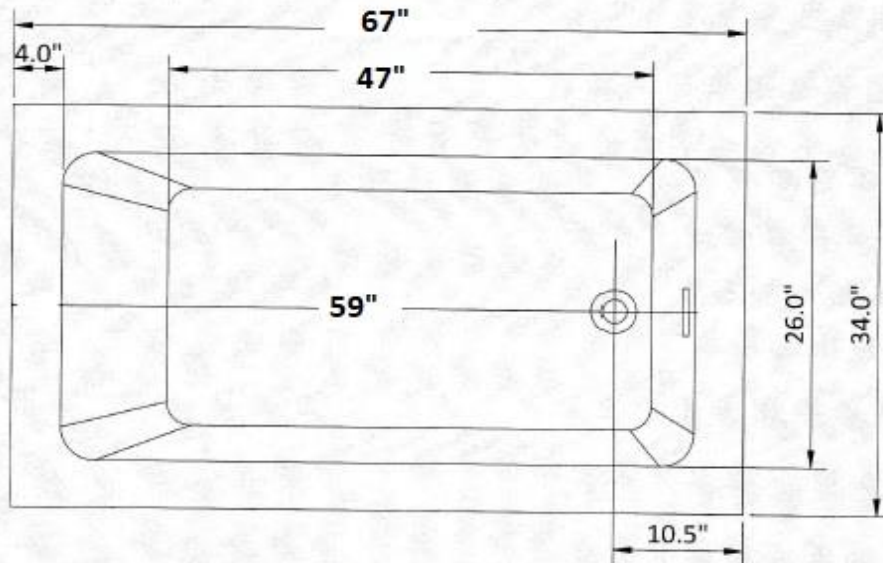

Faucet on tub, wall or floor.

Seamless one pc tub.

Optional:
Air & water jets.

Acrylic Fiberglass.

Adjustable legs.

Max. Fill 76 Gal.

Weight 146 lbs

WRED673424wmfs