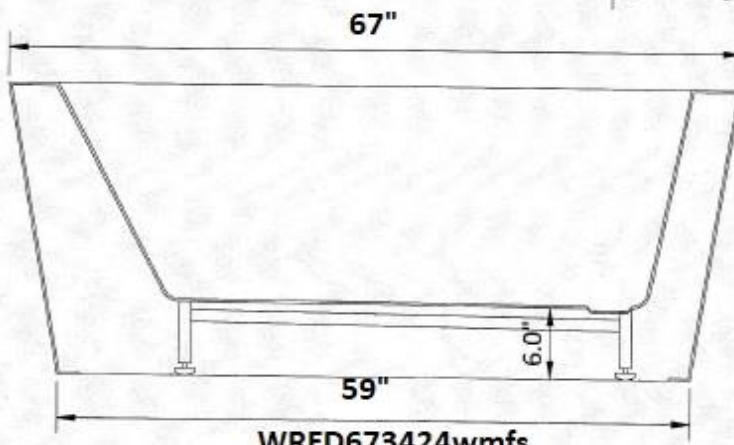

Faucet on tub, wall or floor.

Seamless one pc tub.

Optional:
Air & water jets.

Acrylic Fiberglass.

Adjustable legs.

Max. Fill 76 Gal.

Weight 146 lbs

WRED673424wmfs