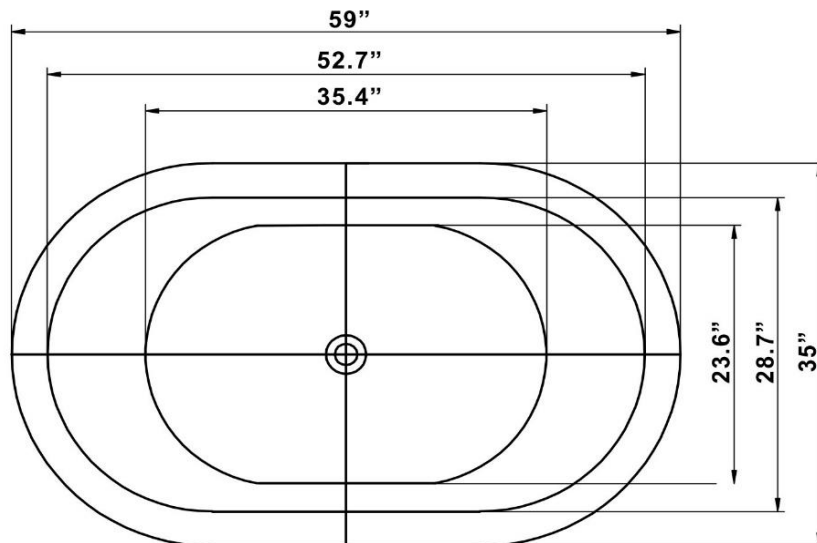

[www.ICSqualitybaths.com](http://www.ICSqualitybaths.com)

Faucet on tub, wall, or floor.

Seamless one pc. tub

Optional :Air & water jets.

Max Fill 60 Gal

Weight 135 lbs

W0593524wmfs