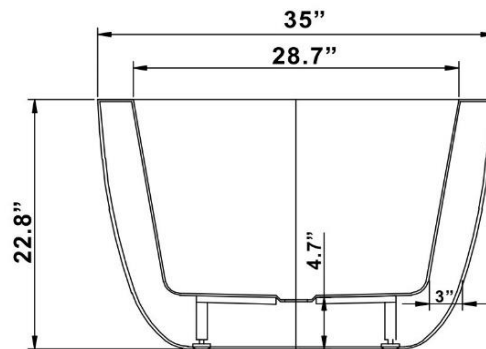

[www.ICSqualitybaths.com](http://www.ICSqualitybaths.com)

Faucet on tub, wall, or floor.

Seamless one pc. tub

Optional :Air & water jets.

Max Fill 60 Gal

Weight 135 lbs

W0593524wmfs