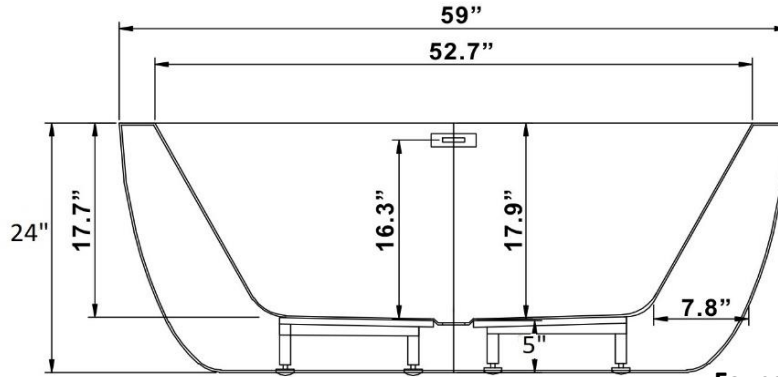

[www.ICSqualitybaths.com](http://www.ICSqualitybaths.com)

Faucet on tub, wall, or floor.

Seamless one pc. tub

Optional :Air & water jets.

Max Fill 60 Gal

Weight 135 lbs

W0593524wmfs