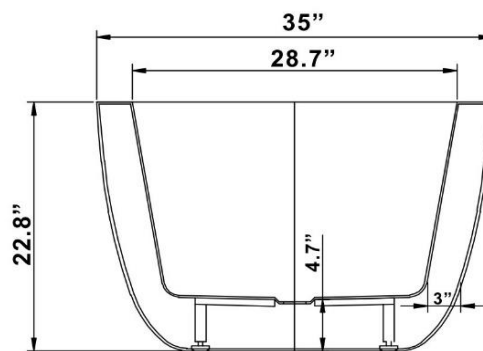

Optional: Air or water Jets

www.lcsqualitybaths.com

Faucet Mounts on tub, wall, or floor.

Acrylic Fiberglass
Seamless One pc tub

Max Fill 72 Gal

Weight 138 plbs

WO673524wmfs