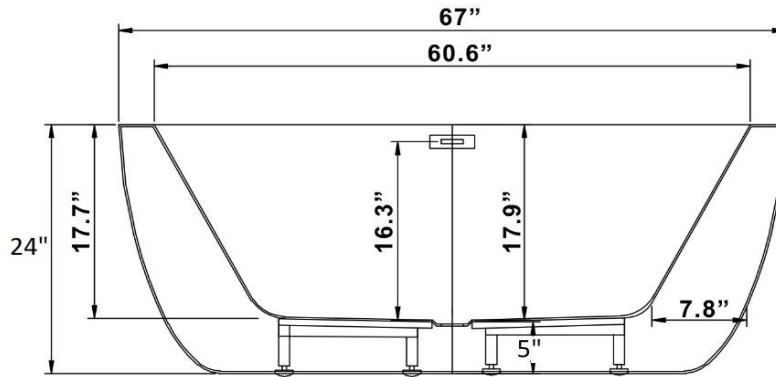

Optional: Air or water Jets

www.lcsqualitybaths.com

Faucet Mounts on tub, wall, or floor.

Acrylic Fiberglass
Seamless One pc tub

Max Fill 72 Gal

Weight 138 plbs

WO673524wmfs