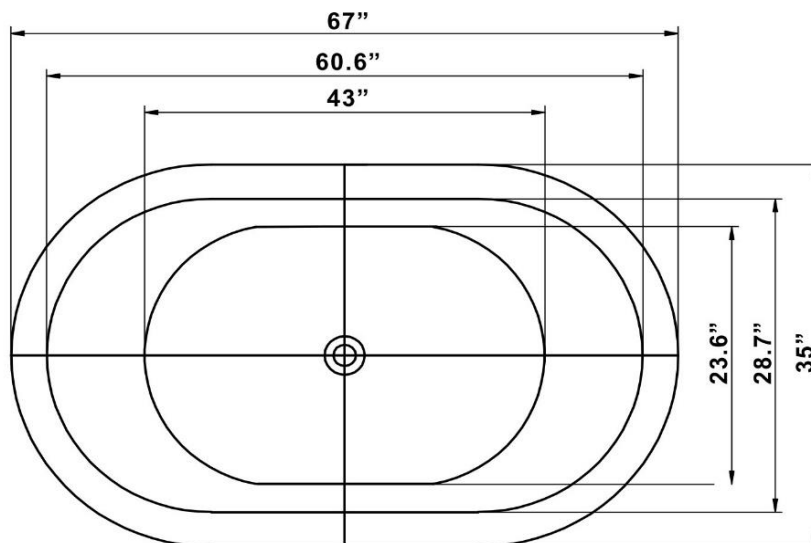

Optional: Air or water Jets

www.lcsqualitybaths.com

Faucet Mounts on tub, wall, or floor.

Acrylic Fiberglass
Seamless One pc tub

Max Fill 72 Gal

Weight 138 plbs

WO673524wmfs