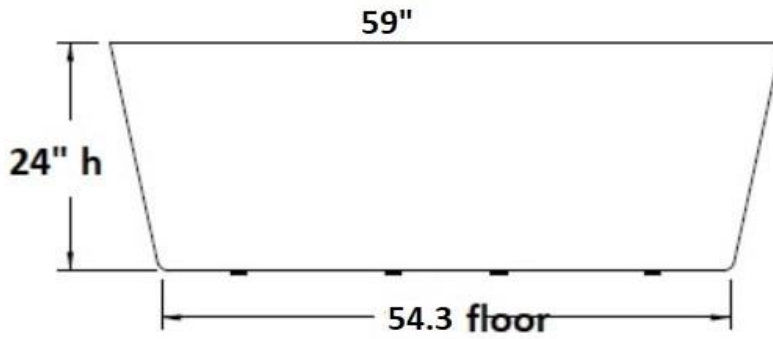

Faucet mounts on tub, wall, or fl  
Seamless one pc. Tub. Acrylic-Fit  
Air & water jets available.  
Adjustable legs for uneven tile.

**Max Fill 62 Gal**

**Weight 126 lbs**

4" Rim all around tub

59" end drain Ov  
wide rim seamles