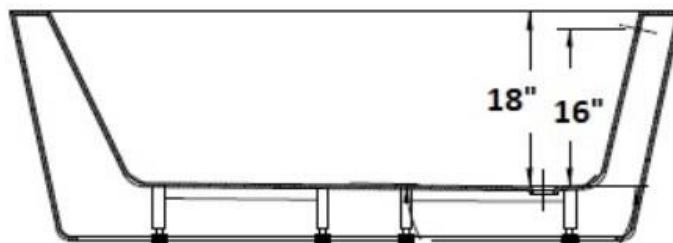

Faucet mounts on tub, wall, or fl  
Seamless one pc. Tub. Acrylic-Fit  
Air & water jets available.  
Adjustable legs for uneven tile.

**Max Fill 62 Gal**

**Weight 126 lbs**

4" Rim all around tub

59" end drain Ov  
wide rim seamles