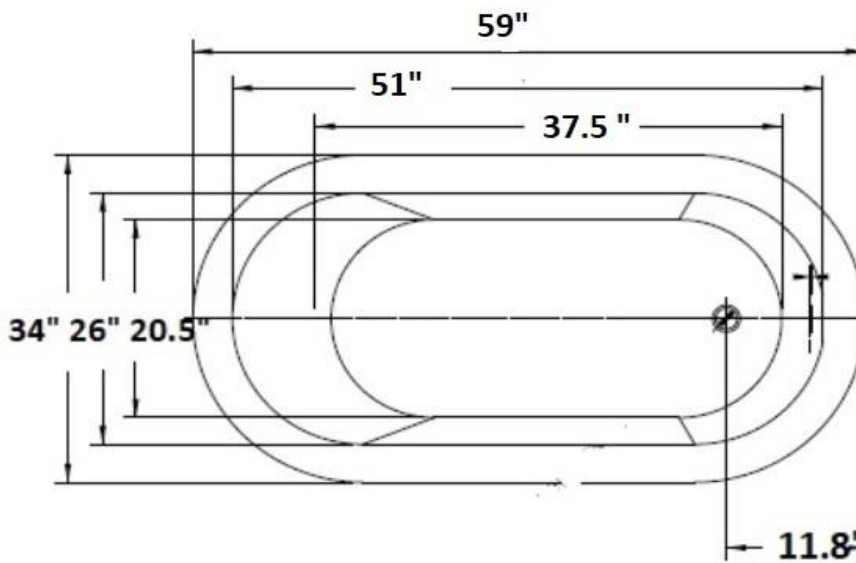

Faucet mounts on tub, wall, or fl  
Seamless one pc. Tub. Acrylic-Fit  
Air & water jets available.  
Adjustable legs for uneven tile.

**Max Fill 62 Gal**

**Weight 126 lbs**

4" Rim all around tub

59" end drain Ov  
wide rim seamles