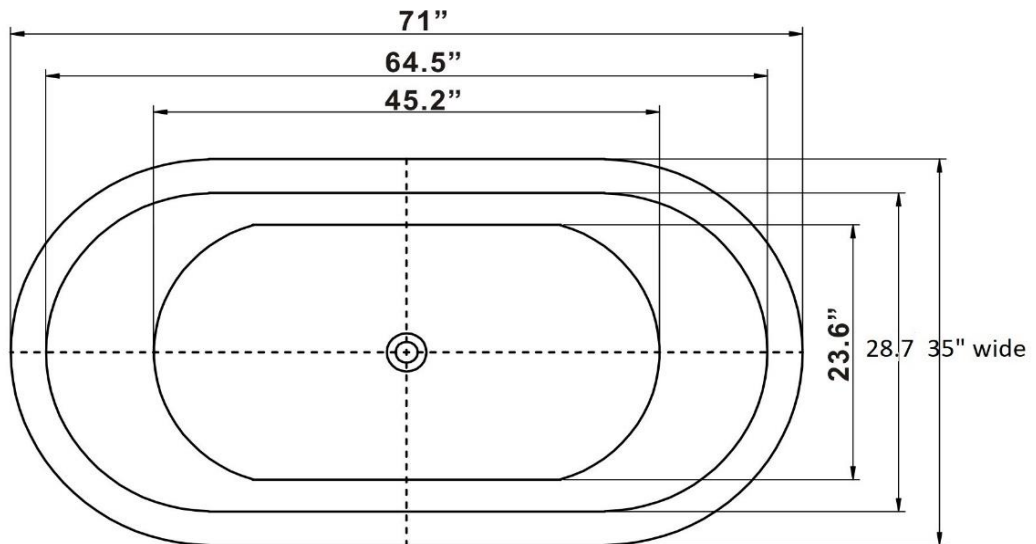

Optional: water or air jets

www.ICSqualitybaths.com

Faucet mounts on tub, wall, or floor.
Seamless one pc acrylic tub

Max Fill 80 Gal.

Weight 143 lbs

WO713524wmfs