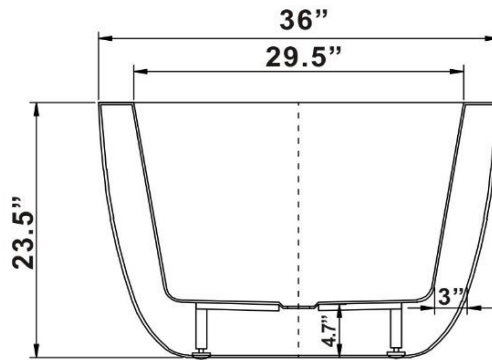

Optional: water or air jets

www.ICSqualitybaths.com

Faucet mounts on tub, wall, or floor.
Seamless one pc acrylic tub

Max Fill 80 Gal.

Weight 143 lbs

WO713524wmfs