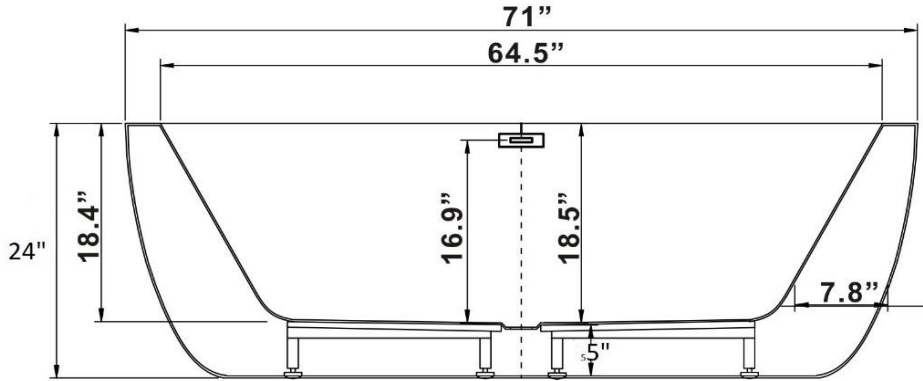

Optional: water or air jets

www.ICSqualitybaths.com

Faucet mounts on tub, wall, or floor.
Seamless one pc acrylic tub

Max Fill 80 Gal.

Weight 143 lbs

WO713524wmfs