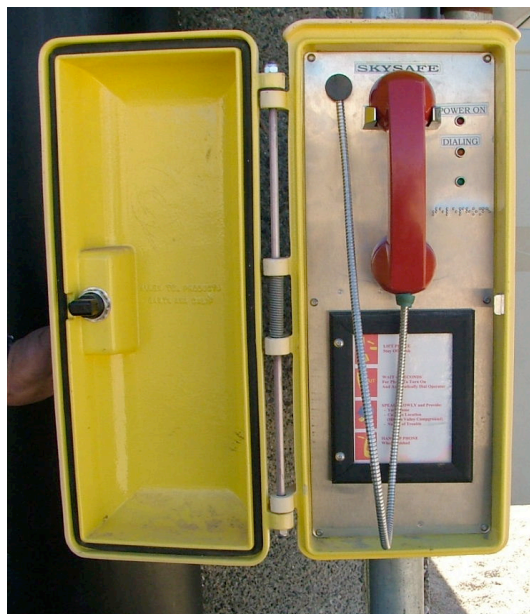

## CB-MSAT-G2 Call Box Satellite Telephone

The KR Nida CB-MSAT-G2 has been designed to allow the permanent mount of the Network Innovations' MSAT-G2 satellite telephone on a pole or other structure while operating on the Network Innovations' satellite network.

The Network Innovations RF unit, back-up battery, power supply, battery charge & low-voltage circuitry and other components are housed in a separate weather resistant enclosure while connected to a telephone style call box.

The call box can be operated simply by lifting the handset. The Network Innovations MSAT-G2 will automatically dial a preprogrammed number.

This unit is ideal in rural areas where there is no cellular telephone or landline available.