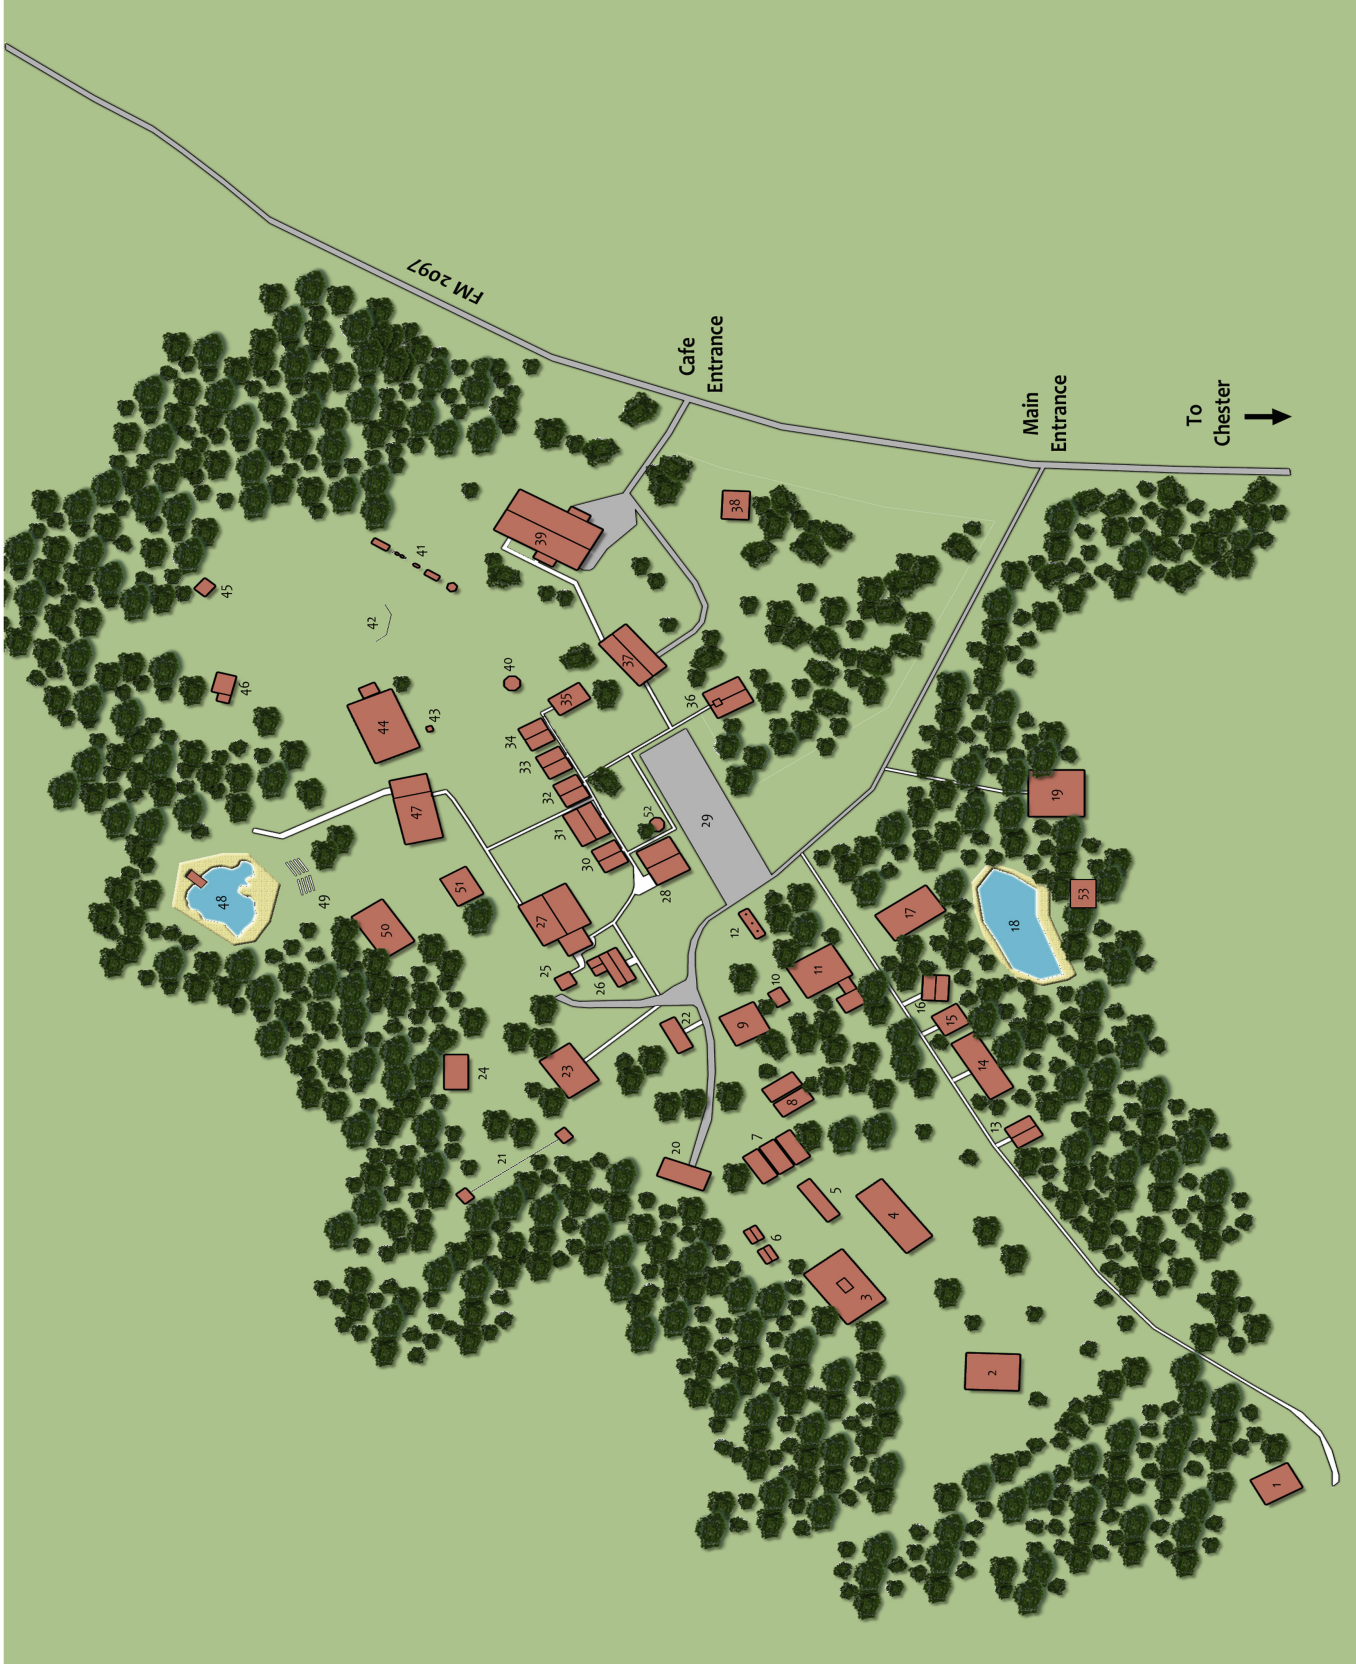

BUILDING LEGEND

1. Staff
2. Human Foosball & Cage Dodge Ball
3. Climbing Tower & Ropes Course
4. RV Hookup & Connection Area
5. Little White Dove Lodge
6. Guest Housing
7. Staff Housing
- 8 Staff Housing
9. Red Feather Lodge
10. Trading Post
11. Snack Bar
12. Flag Poles
13. Teepee Lodge
14. Big Chief Lodge
15. Wigwam Lodge
16. Lakeview Lodge
17. Staff
18. Lake
19. Staff
20. Staff
21. Zip Line
22. Antlers Lodge/Nurse's Station
23. Valley View Lodge
24. Archery/BB Gun Range
25. Restrooms
26. Kirby Museum
27. Meeting Lodge
28. Golden Eagle Lodge
29. Parking
30. Painted Pony Lodge
31. Arrow Head Lodge
32. Running Bear Lodge
33. Rabbit Foot Lodge
34. Little Fox Lodge
35. Buffalo Lodge
36. Peachtree Chapel
37. Basketball Court
38. Box Hockey & Carpet Ball
39. Cafeteria
40. Gaga Ball
41. Obstacle Course
42. Softball Field
43. Water Fountain
44. Volleyball Courts
45. Staff
46. Private
47. The Swimming Pools & The Black Snake
48. Lake
49. Amphitheater/Fire Pit
50. Equipment Shed
51. Maintenance Workshop
52. Gaga Ball
53. Staff

TAKULA
CONFERENCE CENTER