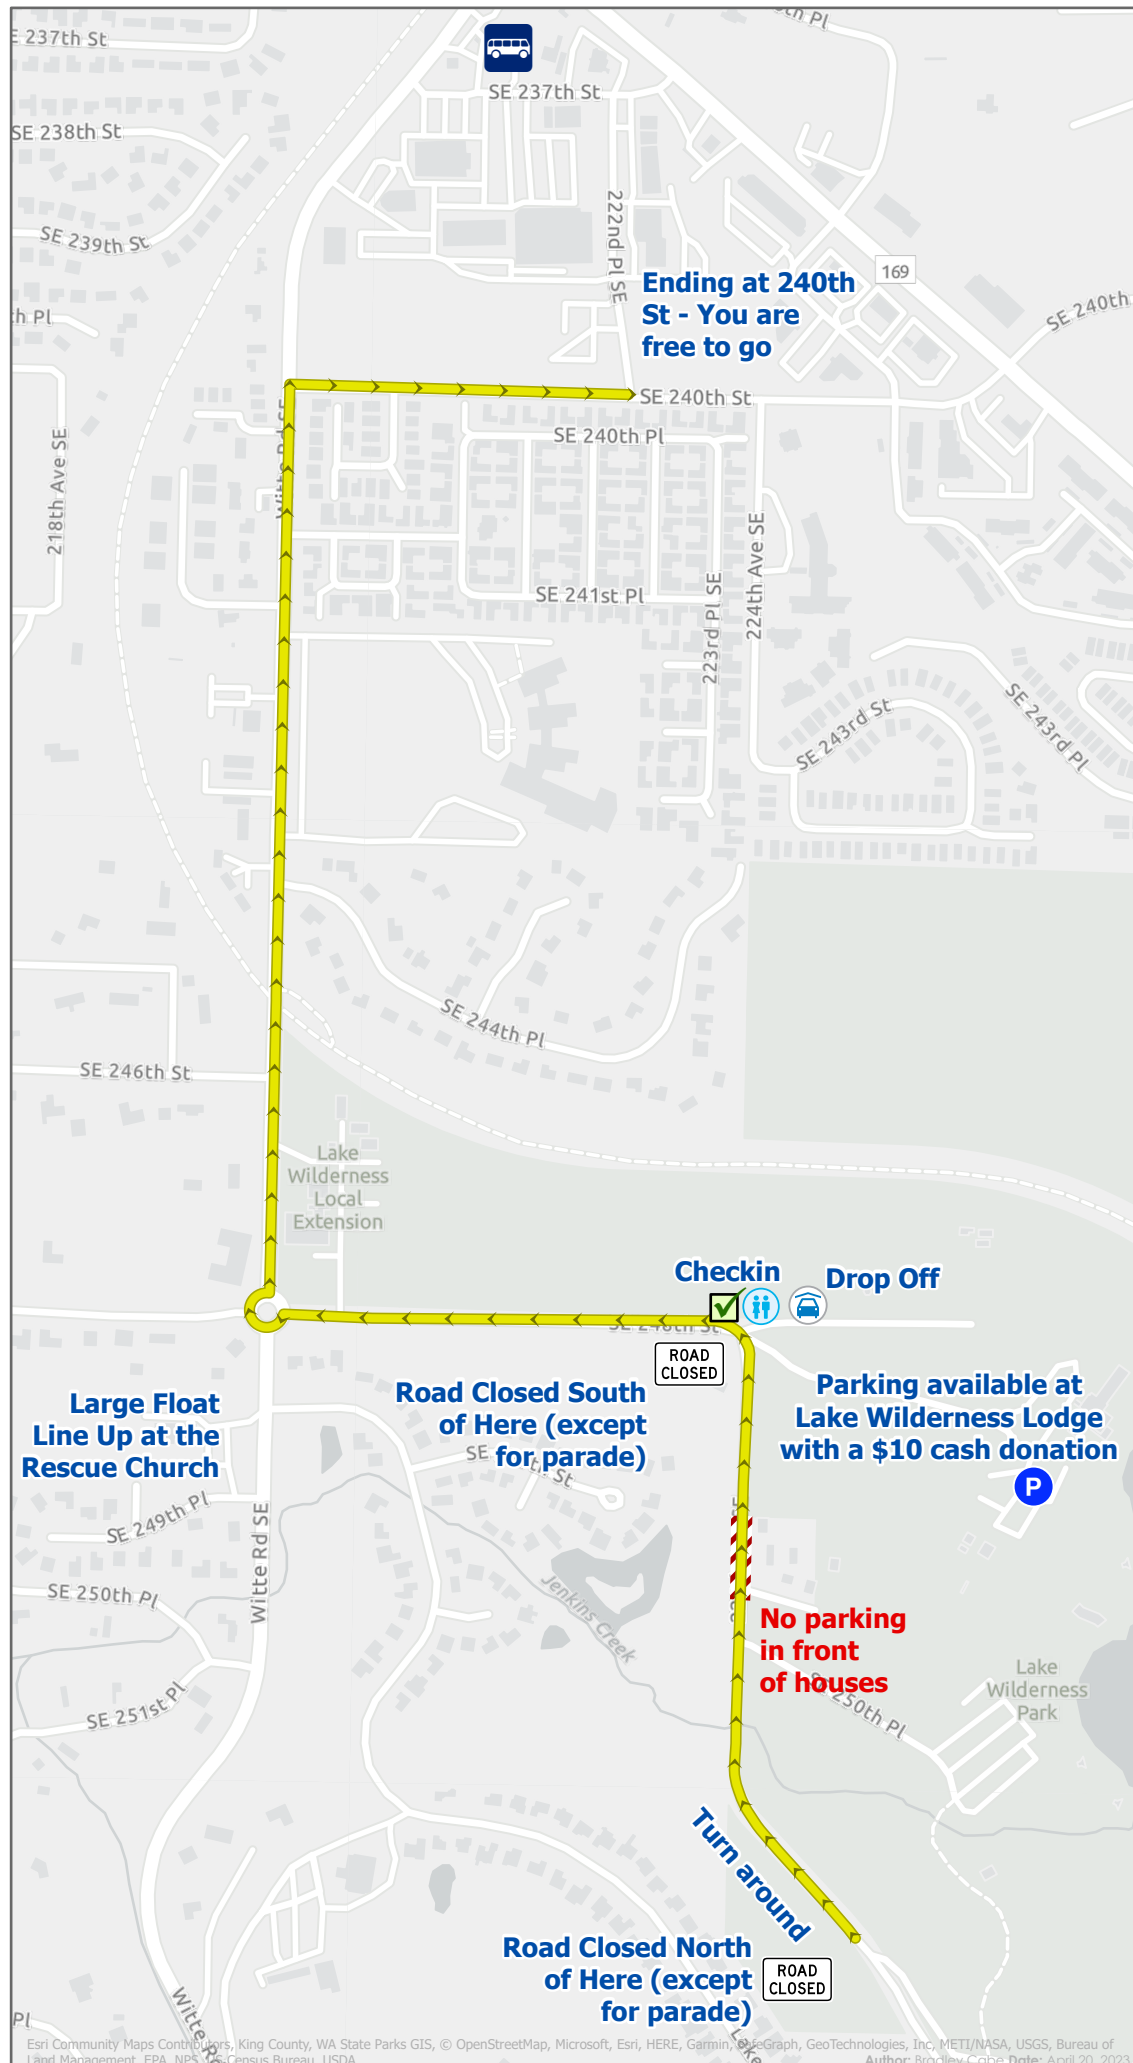

# Parade Route

**Parade Starts  
Saturday @ 10am  
Road Closures start @ 8:30am**

Esri Community Maps Contributors, King County, WA State Parks GIS, © OpenStreetMap, Microsoft, Esri, HERE, Garmin, DeLorme, GeoTechnologies, Inc., METI/NASA, USGS, Bureau of Land Management, EPA, NPS, © Census Bureau, USDA  
Author: Bradley Cabe Date: April 20, 2023