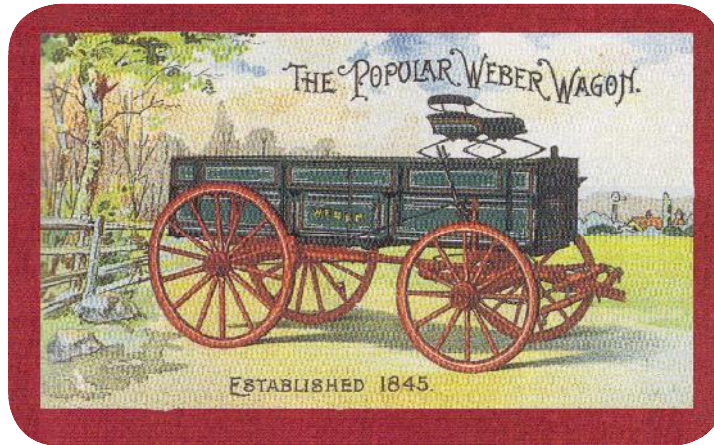

AMERICAN FARM BOX WAGON

1	Front Cover - \$36	9½" x 13"
2-11	Introduction	9½" x 13"
12-16	Modeling American Box Wagon	9½" x 13"
17-19	Scaling Wagon <u>Plan-Sets</u>	9½" x 13"
20-24	Running Gear	9½" x 13"
25-27	Running Gear	13" x 19"
28	Running Gear	9½" x 13"
29-30	Evener	9½" x 13"
31	Evener with Doubletree	13" x 19"
32	Single Horse Shaft	13" x 19"
33-34	Box	9½" x 13"
35	Double Box	13" x 19"
36-37	Bolster Stakes	9½" x 13"
38	Bolster Stakes Assembly	13" x 19"
39-40	Lazy Back Seat Parts	9½" x 13"
41	Seat Assembly	13" x 19"
42-45	Texas Style Seat & Brakes	9½" x 13"
46	American Wagon Brake Assembly	13" x 19"
47	Brakes	9½" x 13"
48	Jack	9½" x 13"
49-50	Step & Extra\$	9½" x 13"
51	Tool Box	9½" x 13"
52	Boot Chest	9½" x 13"
53-54	Trailer Hitch	9½" x 13"
55-56	Painting American Box Wagons	9½" x 13"
57-59	Scale stuff	9½" x 13"
60	Back Cover	9½" x 13"