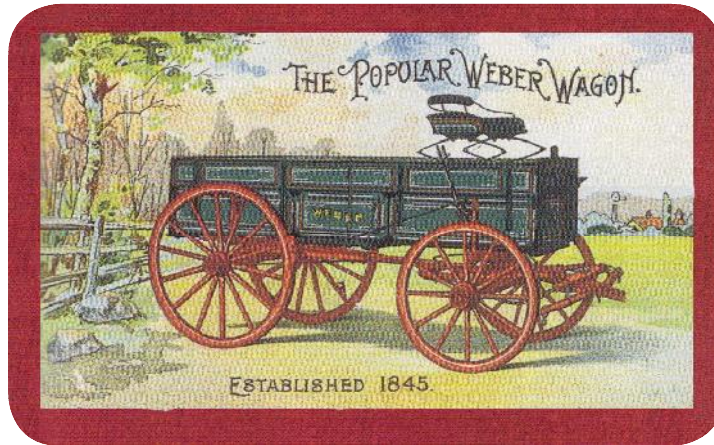

AMERICAN FARM BOX WAGON

1	Front Cover	9½" x 13"
2-11	Introduction	9½" x 13"
12-16	Modeling American Box Wagon	9½" x 13"
17-19	Scaling Wagon <u>Plan-Sets</u>	9½" x 13"
20-24	Running Gear	9½" x 13"
25-27	Running Gear	13" x 19"
28	Running Gear	9½" x 13"
29-30	Evener	9½" x 13"
31	Evener with Doubletree	13" x 19"
32	Single Horse Shaft	13" x 19"
33-34	Farm Wagon Boxes	9½" x 13"
35	Double Box	13" x 19"
36-37	Bolster Stakes	9½" x 13"
38	Bolster Stakes Assembly	13" x 19"
39-40	Lazy Back Seat Parts	9½" x 13"
41	Seat Assembly	13" x 19"
42-45	Texas Style Seat & Brakes	9½" x 13"
46	American Wagon Brake Assembly	13" x 19"
47	Brakes	9½" x 13"
48	Jack	9½" x 13"
49-50	Step & Extra\$	9½" x 13"
51	Tool Box	9½" x 13"
52	Boot Chest	9½" x 13"
53-54	Trailer Hitch	9½" x 13"
55-56	Painting American Box Wagons	9½" x 13"
57-59	Scale stuff	9½" x 13"
60	Back Cover	9½" x 13"