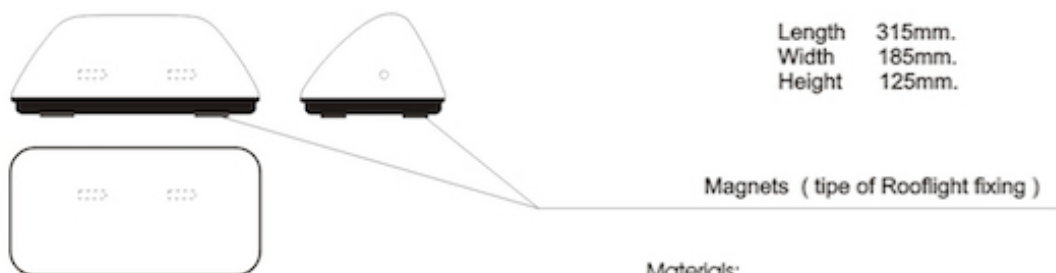

## TAXI LEMP "M - 1"

IST 4749527-02 :1998

Length 530mm.  
Width 170mm.  
Height 145mm.

Electric bulbs ( 12V, 5W )

### Materials:

Upper part - Organic glass (PLEXIGLAS XT),  
( colour - yellow; white ),  
formation.

Lower part - plastic (ABS), ( colour - black ),  
casting.

## TAXI LEMP "M - 2"

IST 4749527-01 :1997

Length 315mm.  
Width 185mm.  
Height 125mm.

Magnets ( tipe of Rooflight fixing )