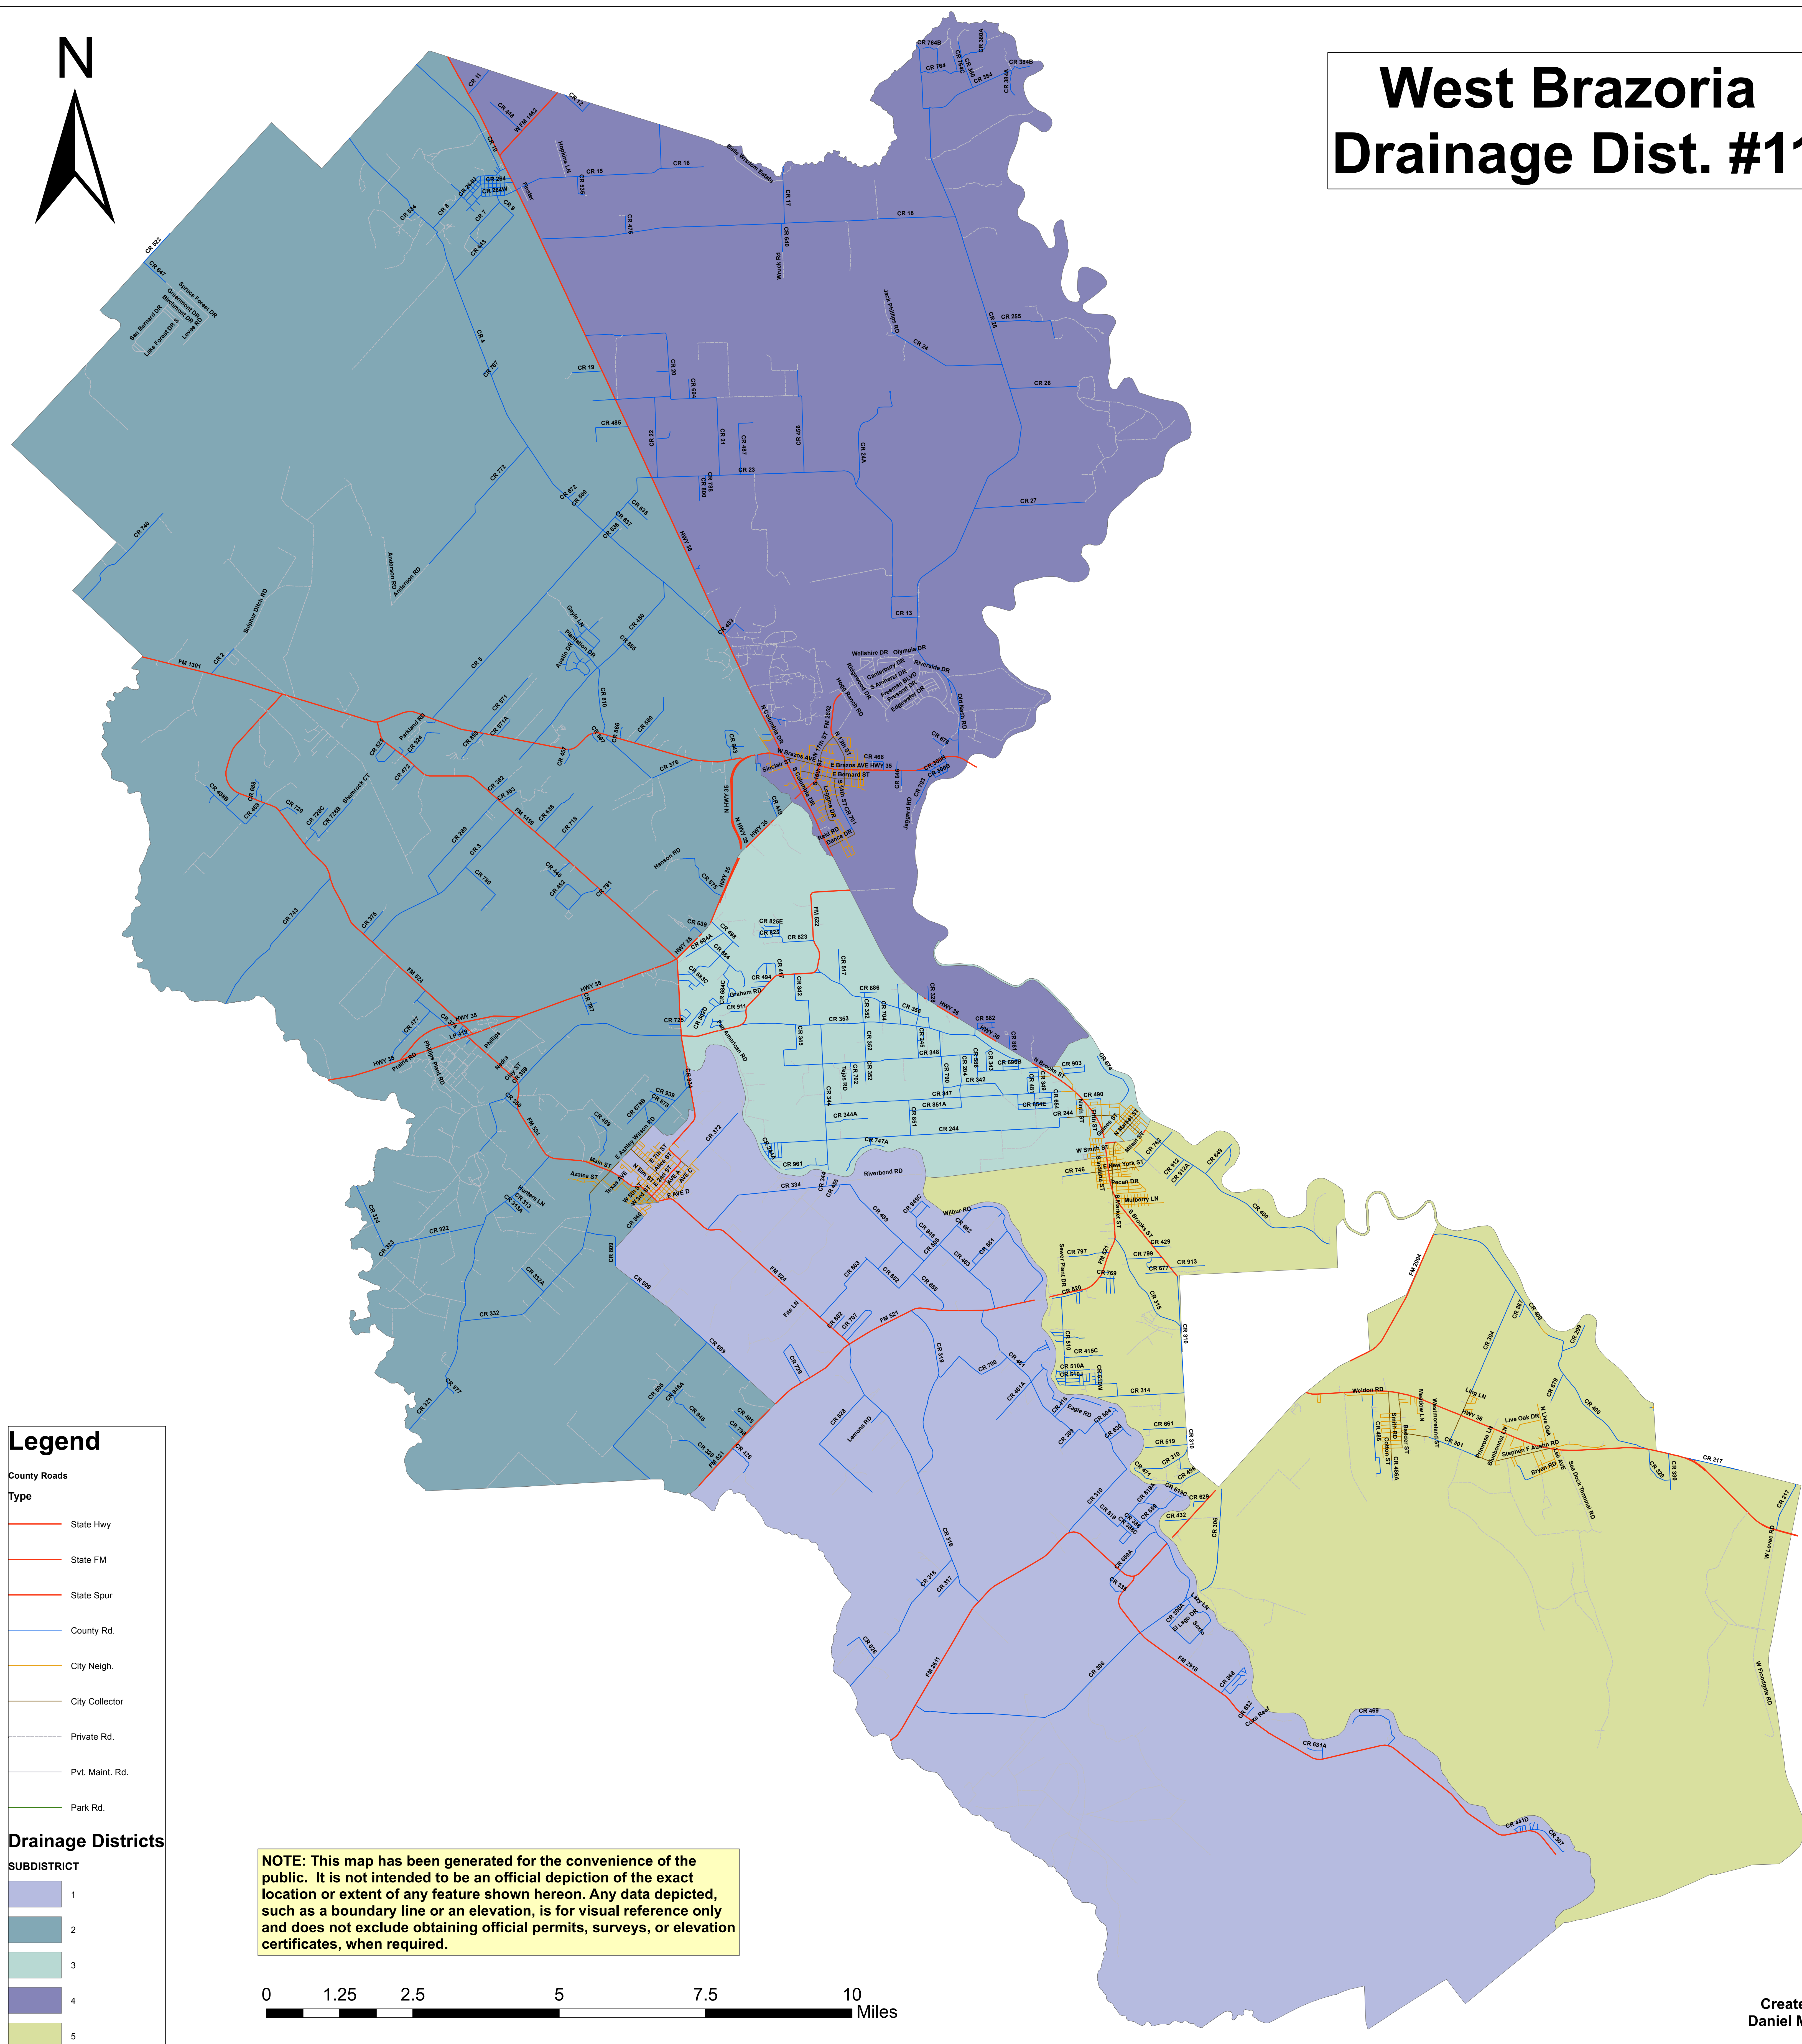

# West Brazoria Drainage Dist. #11

**Legend**

**County Roads**

Type

- State Hwy
- State FM
- State Spur
- County Rd.
- City Neigh.
- City Collector
- Private Rd.
- Pvt. Maint. Rd.
- Park Rd.

**Drainage Districts**

SUBDISTRICT

- 1
- 2
- 3
- 4
- 5

**NOTE:** This map has been generated for the convenience of the public. It is not intended to be an official depiction of the exact location or extent of any feature shown hereon. Any data depicted, such as a boundary line or an elevation, is for visual reference only and does not exclude obtaining official permits, surveys, or elevation certificates, when required.