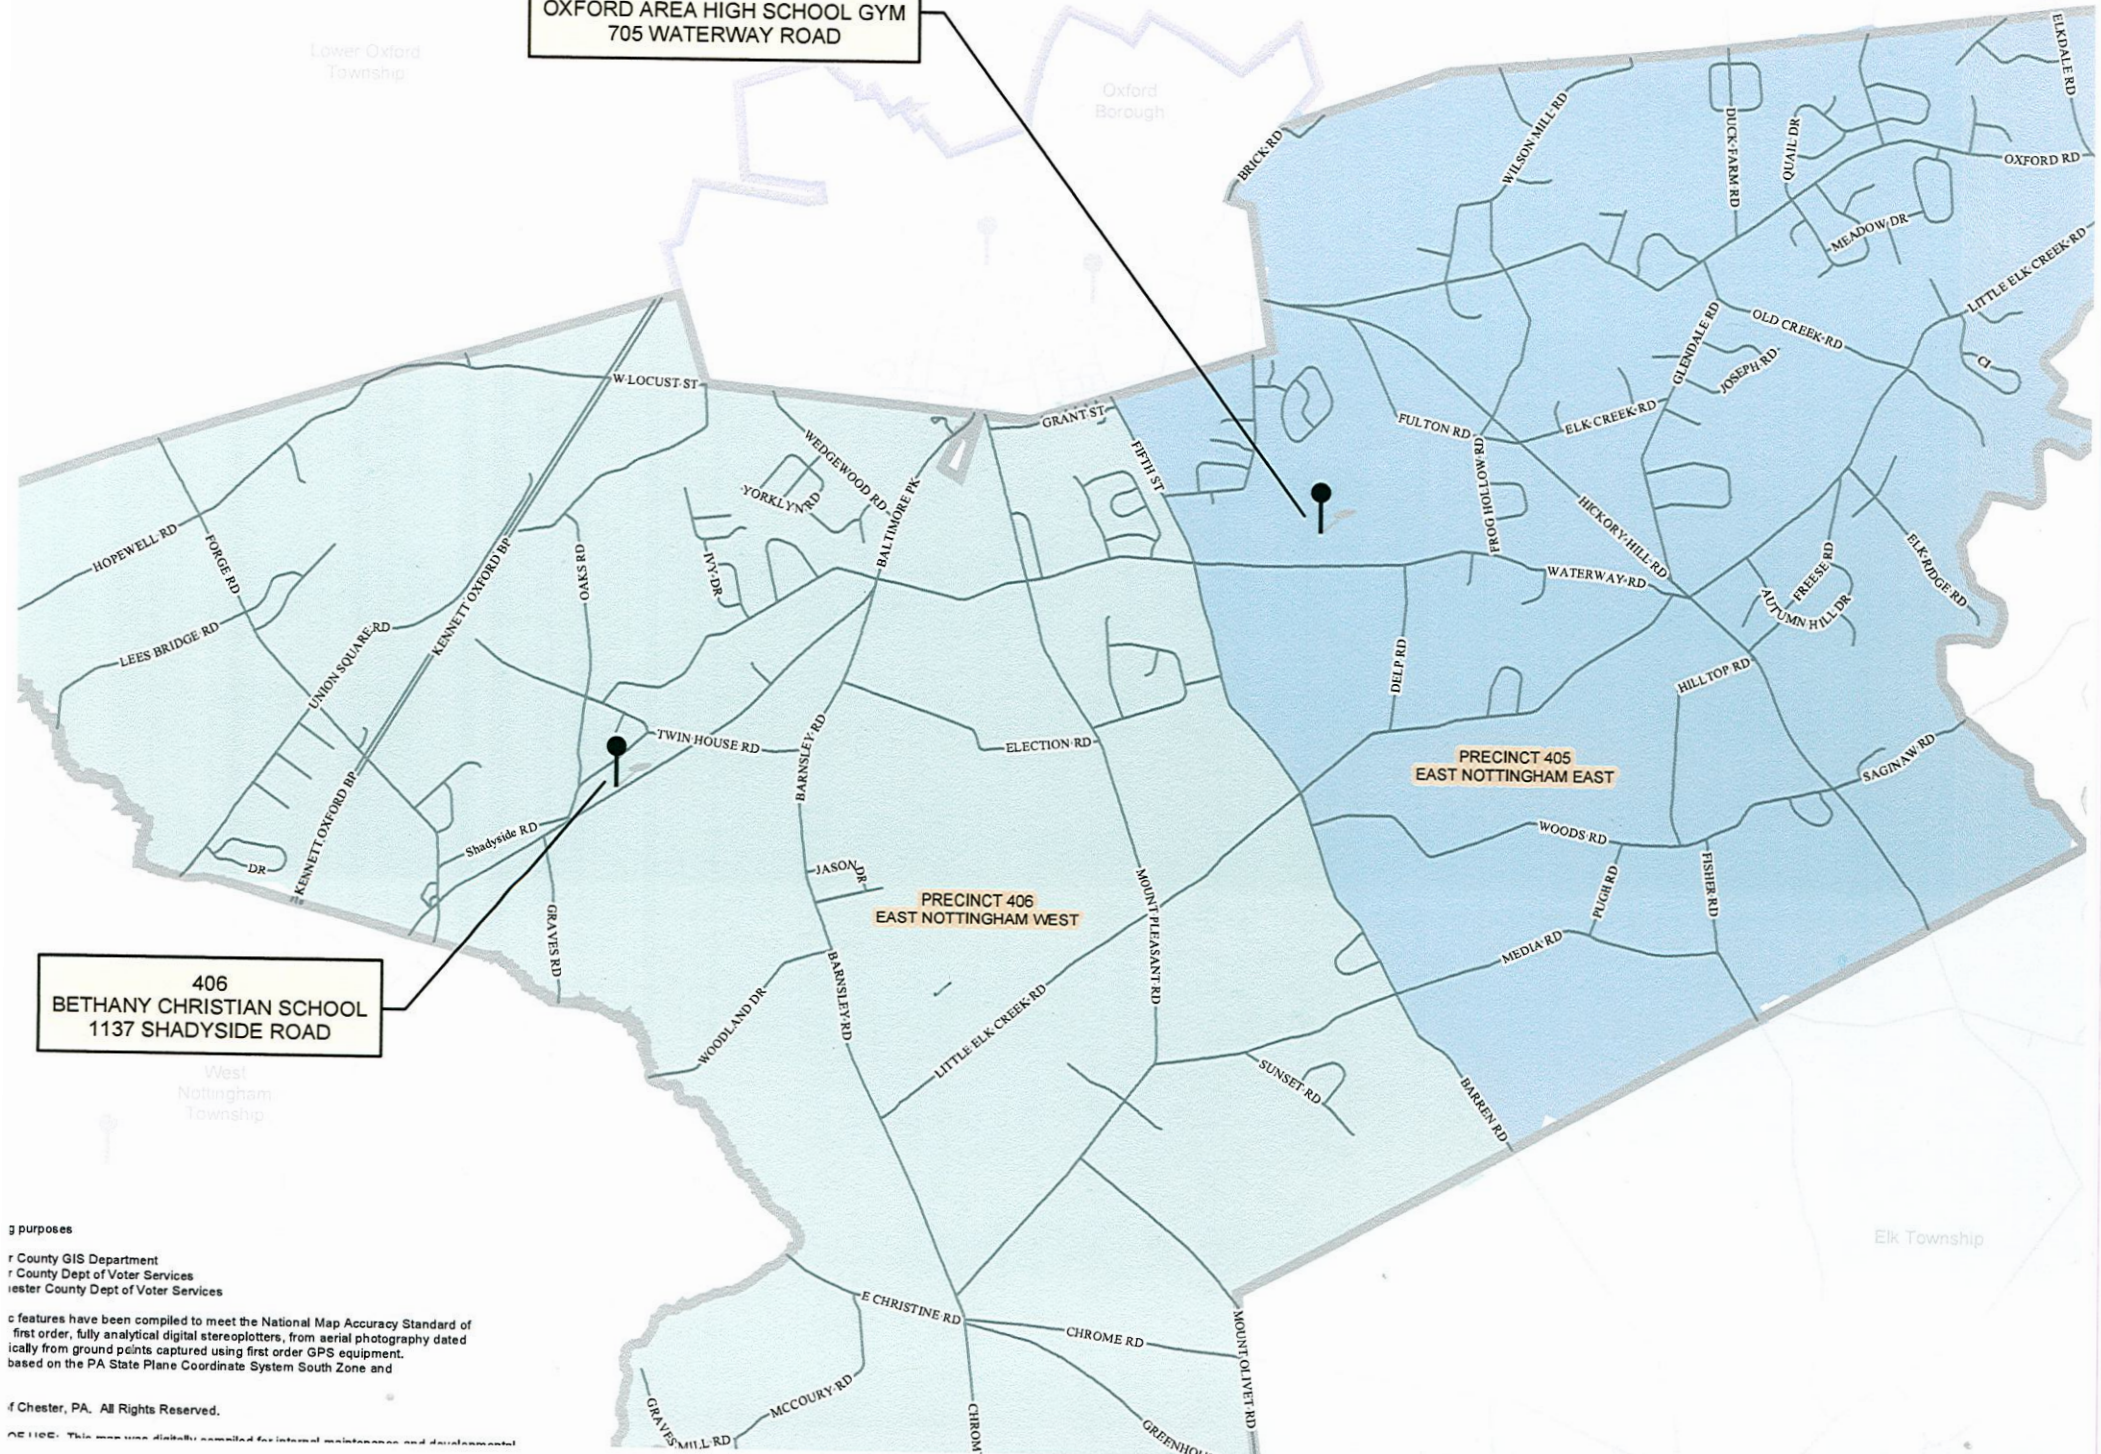

405
OXFORD AREA HIGH SCHOOL GYM
705 WATERWAY ROAD

406
BETHANY CHRISTIAN SCHOOL
1137 SHADYSIDE ROAD

g purposes
r County GIS Department
r County Dept of Voter Services
ester County Dept of Voter Services
c features have been compiled to meet the National Map Accuracy Standard of
first order, fully analytical digital stereoplotters, from aerial photography dated
ically from ground points captured using first order GPS equipment.
based on the PA State Plane Coordinate System South Zone and
f Chester, PA. All Rights Reserved.
CE USE: This map was digitally compiled for internal maintenance and development