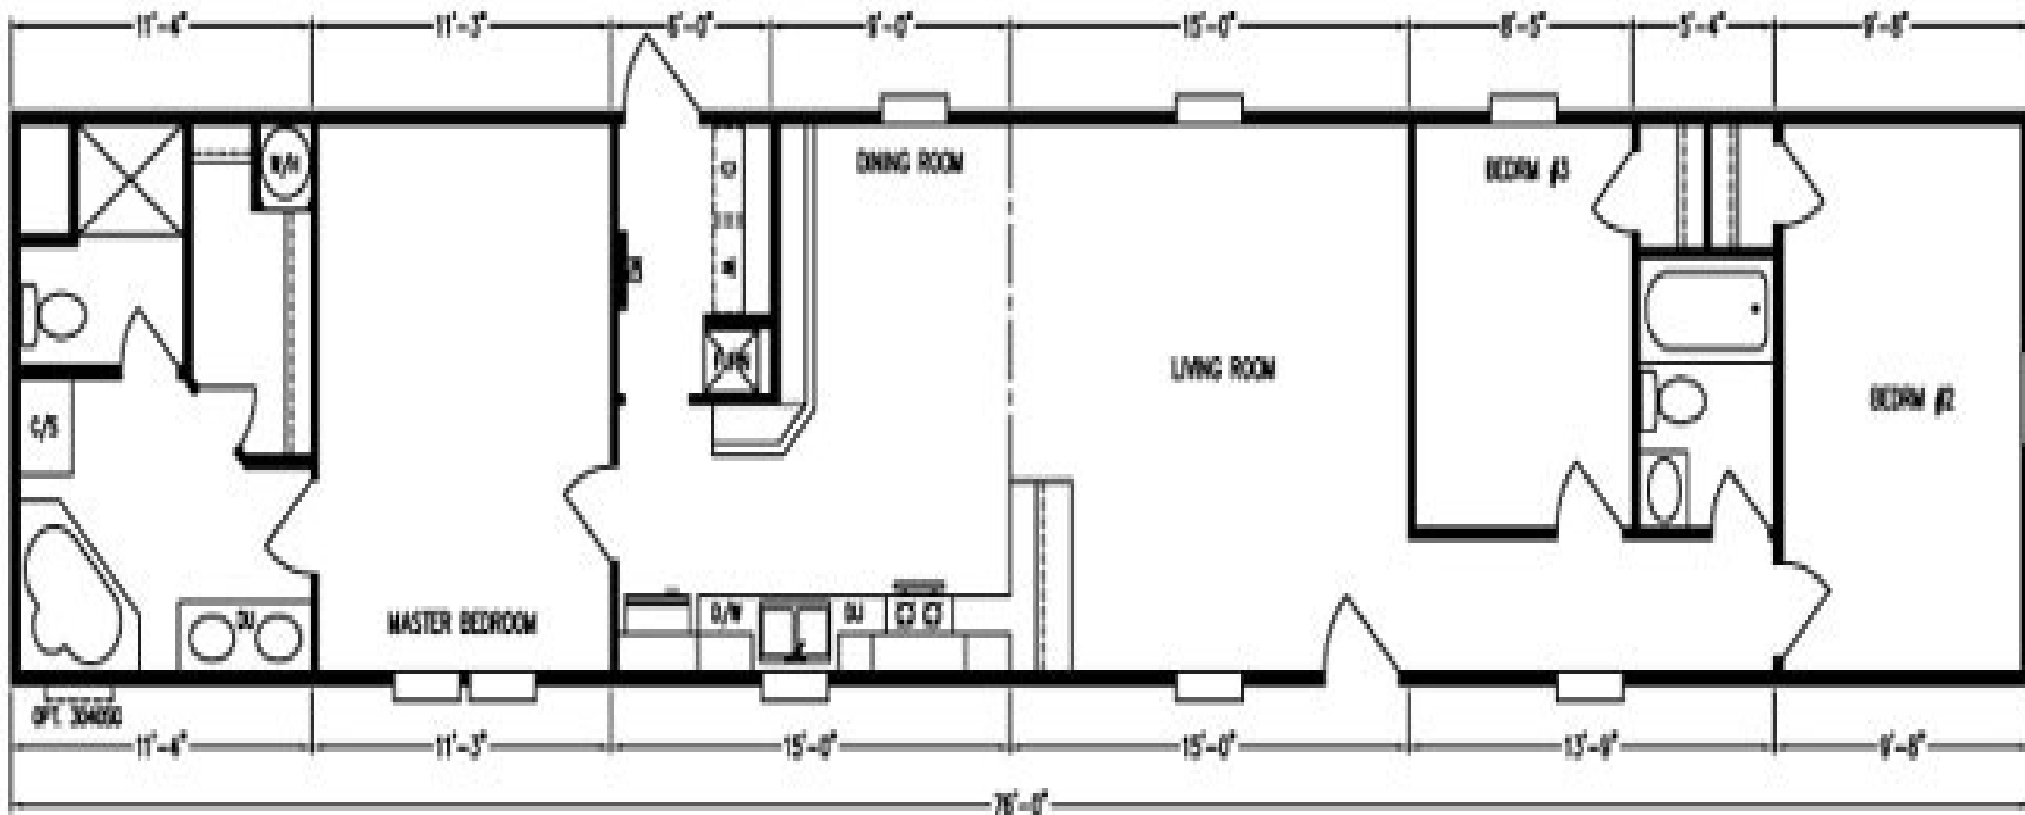

# MD-102

KABCO BUILDERS  
MD-102 16 X 80

1900 E. I-30, Rockwall, Texas 75087

[www.DeliveringTheDream.com](http://www.DeliveringTheDream.com)

972-771-9204