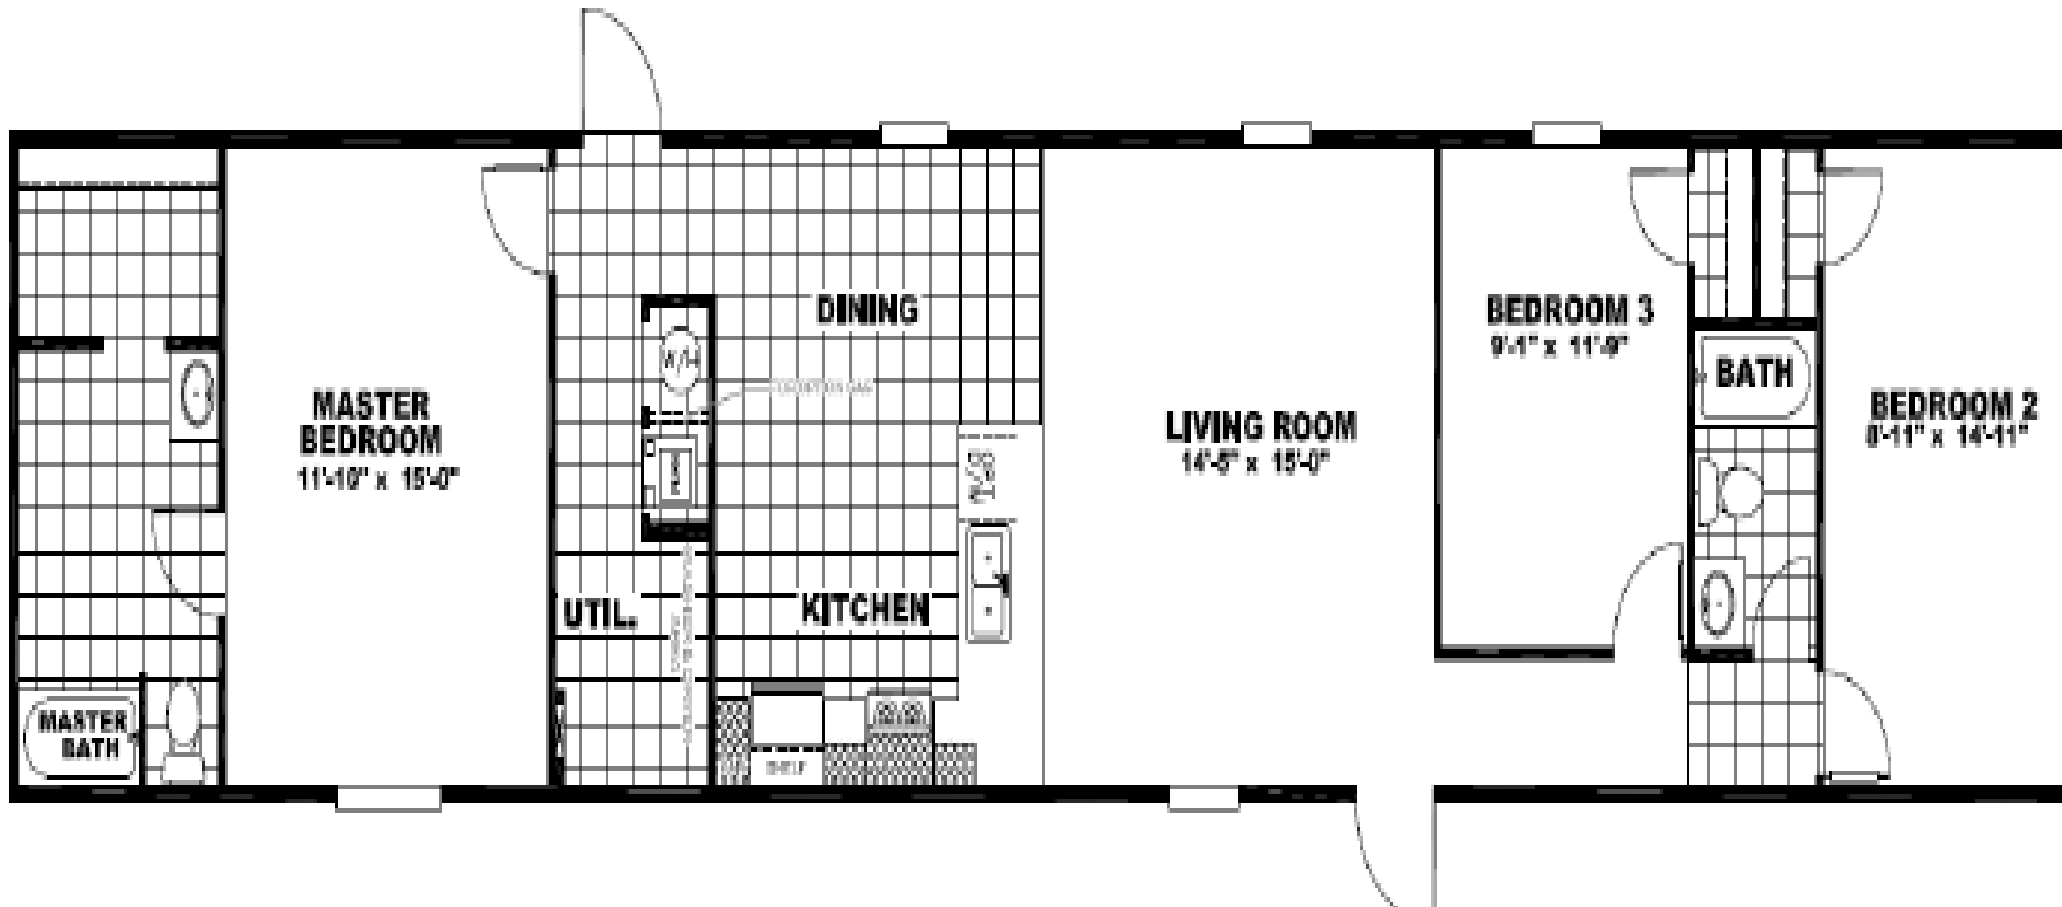

EQUALIZER

3 Beds - 2 Bath - 76" Length - 16" Wide

1900 E. I-30, Rockwall, Texas 75087

www.DeliveringTheDream.com

972-771-9204